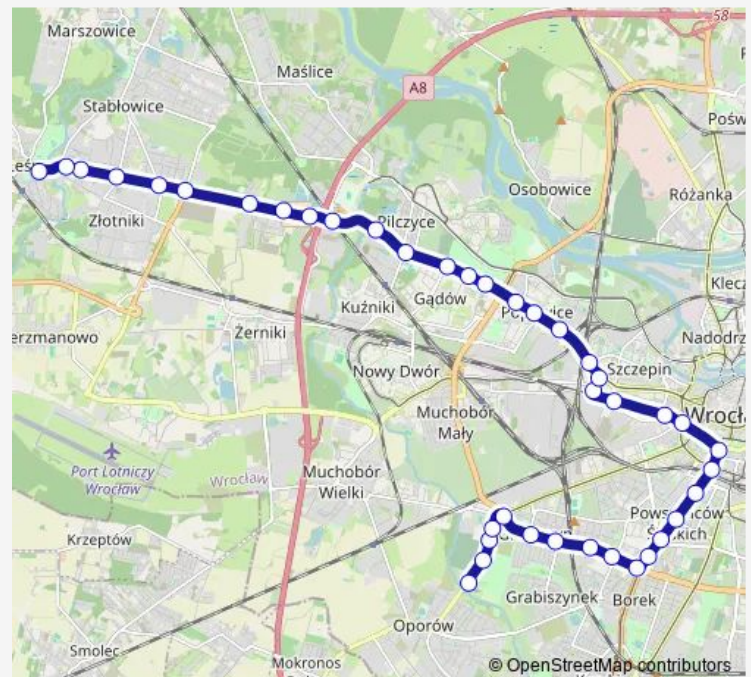

Thursday 05:08-22:34

Friday 05:08-22:34

Saturday 05:14-22:34

Sunday 05:14-22:34

Route info

Direction: Oporów

Stops: 41

Trip Duration: 0 hour 55 min