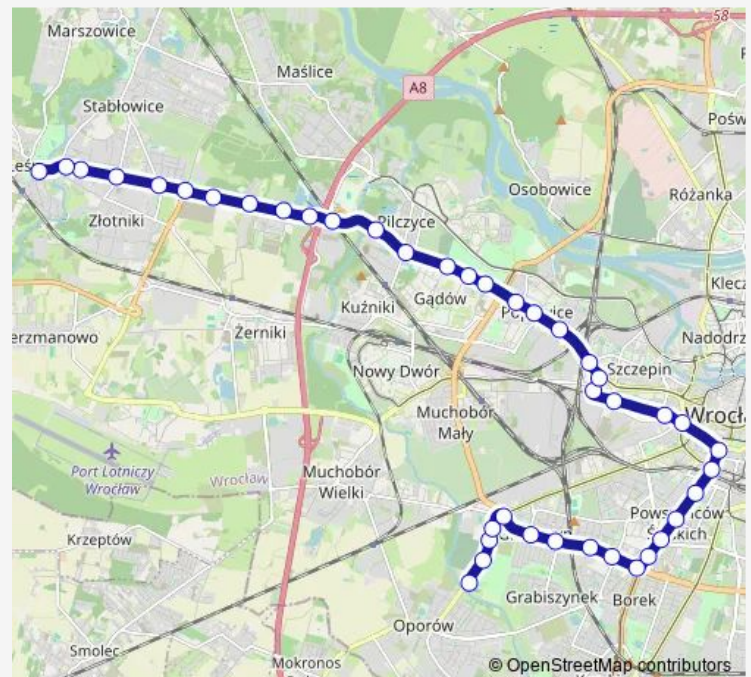

Thursday —

Friday —

Saturday 05:14-22:34

Sunday 05:14-22:34

Route info

Direction: Oporów

Stops: 41

Trip Duration: 0 hour 55 min