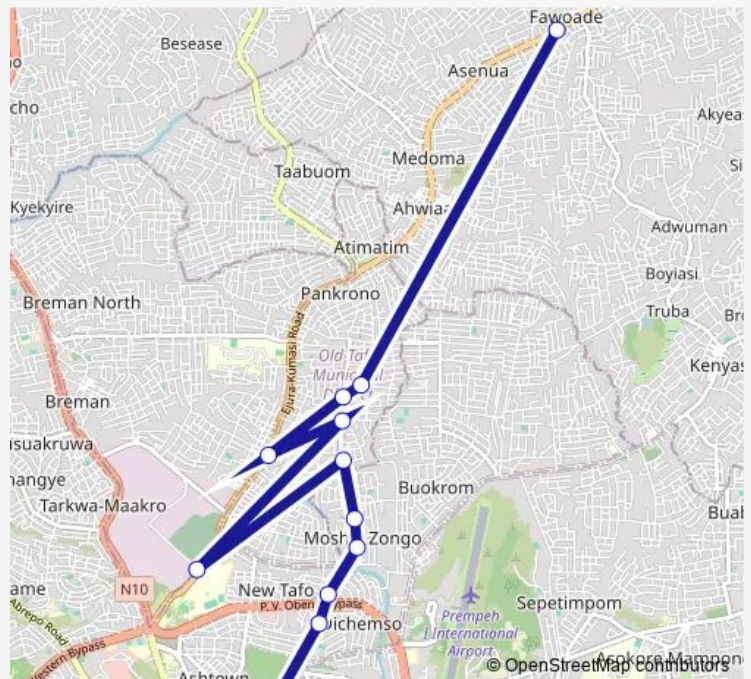

### Route schedule

stop\_409 — stop\_128

Monday 00:00

Tuesday 00:00

Wednesday 00:00

Thursday 00:00

Friday 00:00

Saturday 00:00

### Route info

Direction: stop\_409

Stops: 14

Trip Duration: 2 hour 49 min

20 — 20I

**Direction**

stop\_127 — stop\_367

8 stops

## Route schedule

stop\_127 — stop\_367

Monday	00:00
Tuesday	00:00
Wednesday	00:00
Thursday	00:00
Friday	00:00
Saturday	00:00
Sunday	00:00