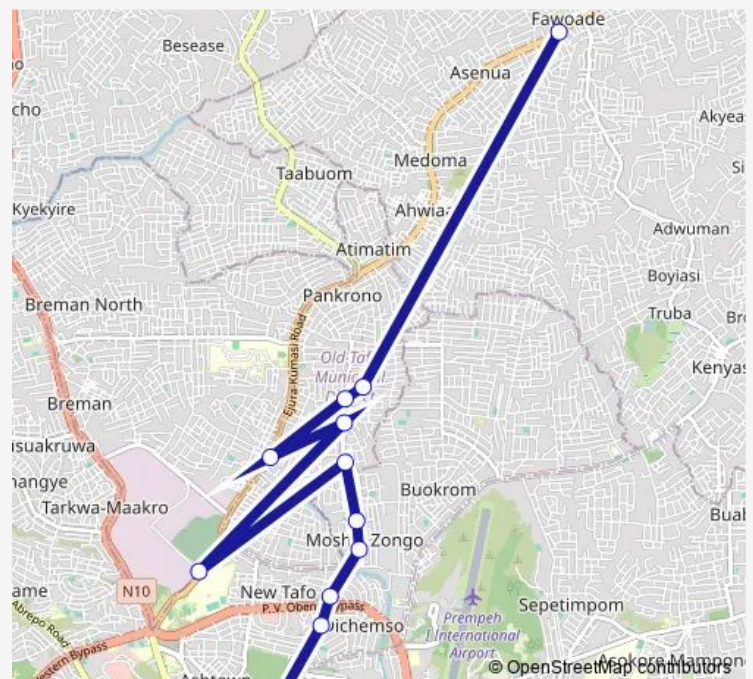

### Route schedule

stop\_409 — stop\_128

Monday 00:00

Tuesday 00:00

Wednesday 00:00

Thursday 00:00

Friday 00:00

Saturday 00:00

### Route info

Direction: stop\_409

Stops: 14

Trip Duration: 2 hour 49 min

20 — 20I

**Direction**

stop\_127 — stop\_367

8 stops

stop\_367

**Route schedule**

stop\_127 — stop\_367

Monday	00:00
Tuesday	00:00
Wednesday	00:00
Thursday	00:00
Friday	00:00
Saturday	00:00
Sunday	00:00

**Route info**

Direction: stop\_127

Stops: 8

Trip Duration: 0 hour 41 min