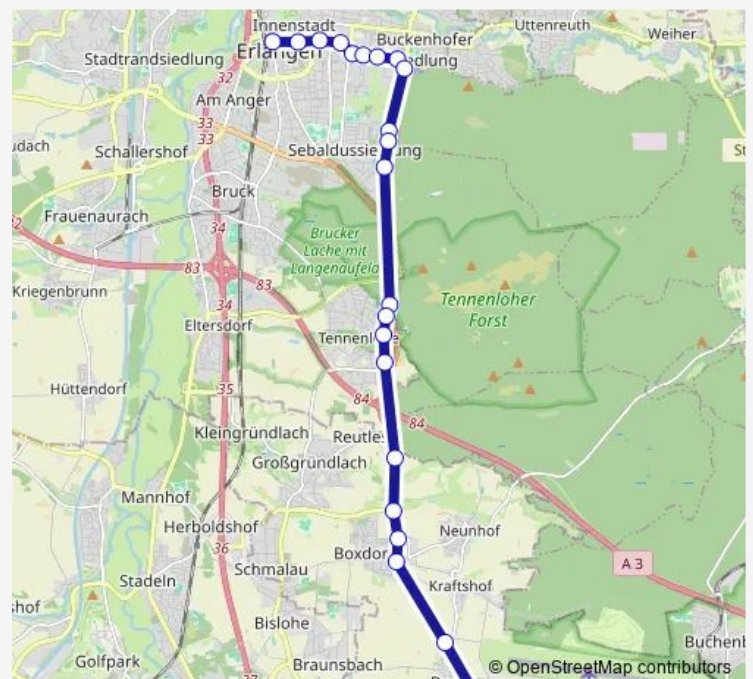

### Route schedule

Erlangen Arcaden — Nürnberg Am Wegfeld

Monday 05:03

Tuesday 05:03

Wednesday 05:03

Thursday 05:03

Friday 05:03

Saturday —

### Route info

Direction: Erlangen Arcaden

Stops: 22

Trip Duration: 0 hour 36 min

20

20 Tram time schedules and route maps are available in an offline PDF at [busmaps.com](https://busmaps.com). Use the [busmaps.com](https://busmaps.com) website to see live bus times, train schedule or subway schedule, and step-by-step directions for all public transit in Erlangen