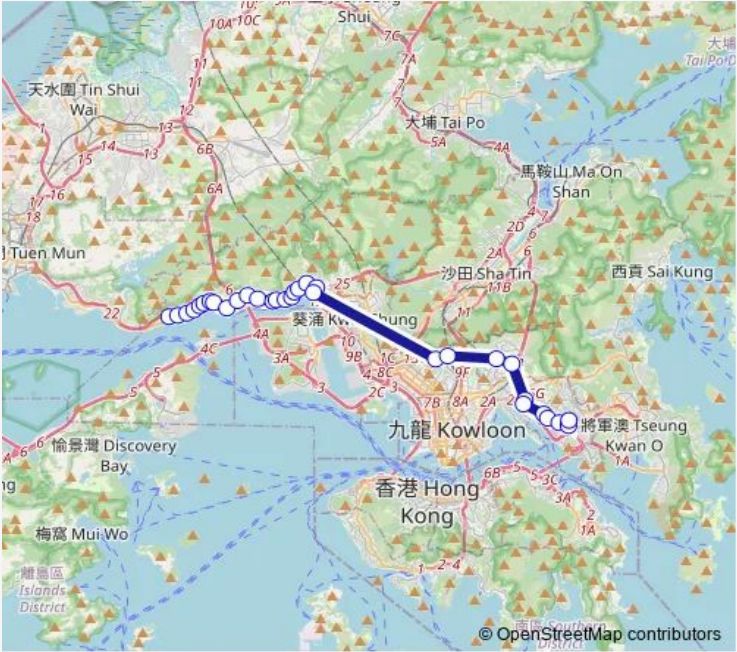

- [Kmb] Kwun Tong (Tsui Ping North Estate) BUS Terminus
- [Kmb] Kwun Tong Swimming Pool
- [Kmb] Tsun YIP Lane, Kwun Tong
- [Ctb] Millennium City, Kwun Tong Road|[Kmb] Kwun Tong BBI - Millennium City
- [Ctb] LAI YIP Street, HOI BUN Road|[Kmb] LAI YIP Street, Kwun Tong
- [Ctb] Kwun Tong Promenade, HOI BUN Road|[Kmb] Kwun Tong Promenade
- [Ctb] Megabox, Wang Chiu Road|[Kmb+Ctb] Sheung Yuet Road, Kowloon BAY/
Megabox, Wang Chiu Road|[Kmb] Sheung Yuet Road, Kowloon Bay
- [Ctb] LAM WAH Street, Wang Chiu Road|[Kmb+Ctb] LAM WAH Street, Kowloon BAY/
Lam WAH Street, Wang Chiu Road|[Kmb] LAM WAH Street, Kowloon Bay
- [Ctb] SHA TIN Pass Road, Lung Cheung Road|[Kmb] Wong TAI SIN BBI - Wong TAI SIN Temple
- [Ctb] Phoenix House, Lung Cheung Road|[Kmb] Phoenix House
- [Ctb] Beacon Heights, Lung Cheung Road|[Kmb] Beacon Heights
- [Kmb] Belvedere Garden Phase 3
- [Kmb] Bayview Garden|[Lwb] Bayview Garden
- [Kmb] Greenview Terrace|[Lwb] Greenview Terrace
- [Kmb] YAU KOM Tau|[Lwb] YAU KOM Tau

Route schedule
[Kmb] Kwun Tong (Tsui Ping North Estate) BUS Terminus — [Ctb] Hong Kong Garden Commercial Complex, Castle Peak Road|[Kmb] Hong Kong Garden Commercial Complex

Monday	18:10-18:30
Tuesday	18:10-18:30
Wednesday	18:10-18:30
Thursday	18:10-18:30
Friday	18:10-18:30
Saturday	—
Sunday	—

Route info
Direction: [Kmb] Kwun Tong (Tsui Ping North Estate) BUS Terminus
Stops: 29
Trip Duration: 1 hour 18 min