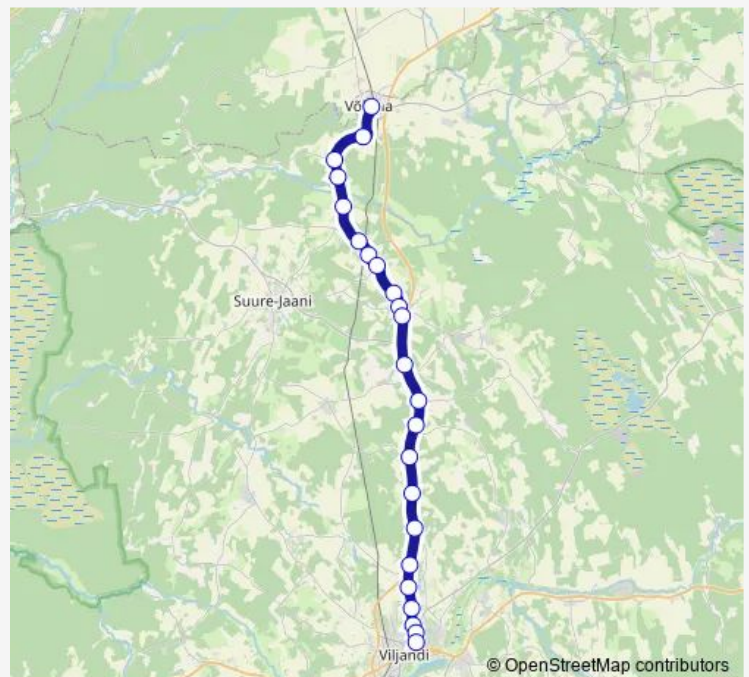

Saturday —

Sunday —

Route info

Direction: Uku

Stops: 22

Trip Duration: 0 hour 30 min

59B — Viljandi - Võhma

Direction