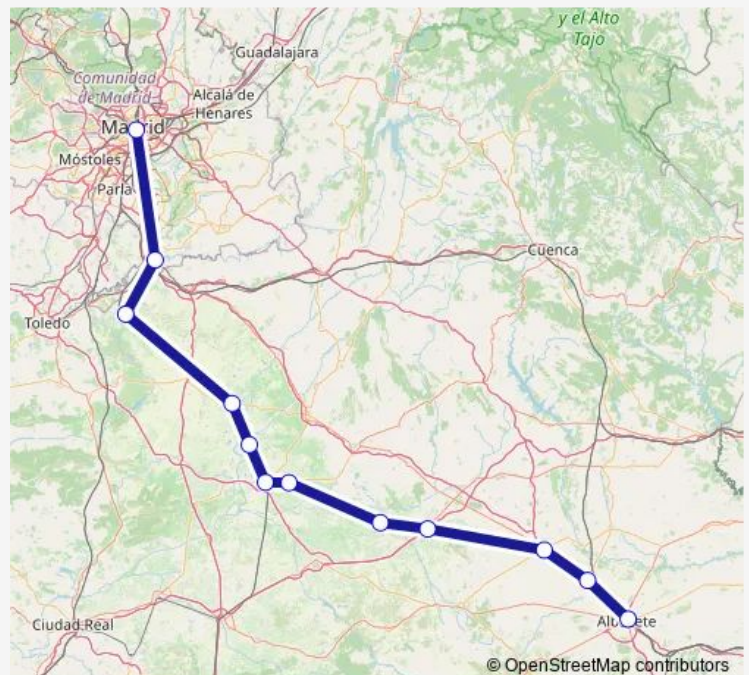

Direction

Albacete-Los Llanos — Madrid - Atocha Cercanias

12 stops

[Open route schedule](#)

Albacete-Los Llanos

La Gineta

La Roda de Albacete

Villarrobledo

Route schedule

Albacete-Los Llanos — Madrid - Atocha Cercanias

Monday 04:12

Tuesday 04:12

Wednesday 04:12

Thursday 04:12

Friday 04:12

Saturday 04:12

Sunday 04:12

Route info

Direction: Albacete-Los Llanos

Stops: 12

Trip Duration: 2 hour 44 min

Md Rail time schedules and route maps are available in an offline PDF at busmaps.com. Use the busmaps.com website to see live bus times, train schedule or subway schedule, and step-by-step directions for all public transit in Madrid