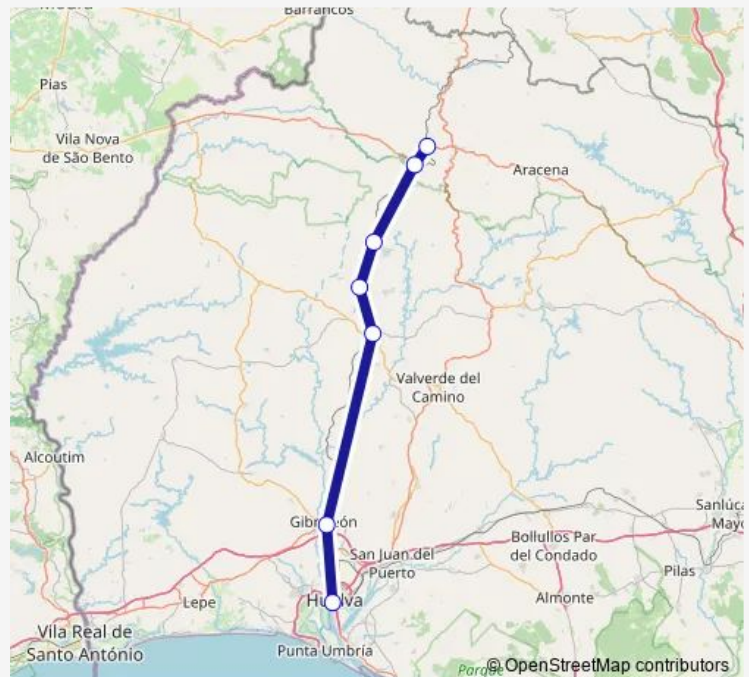

Thursday 07:45

Friday 07:45

Saturday 07:45

Sunday 07:45

Route info

Direction: Jabugo-Galaroza

Stops: 7

Trip Duration: 2 hour 25 min

Direction

Huelva — Jabugo-Galaroza

7 stops

[Open route schedule](#)

Huelva

Gibrleon

Calanyas

El Tamujoso