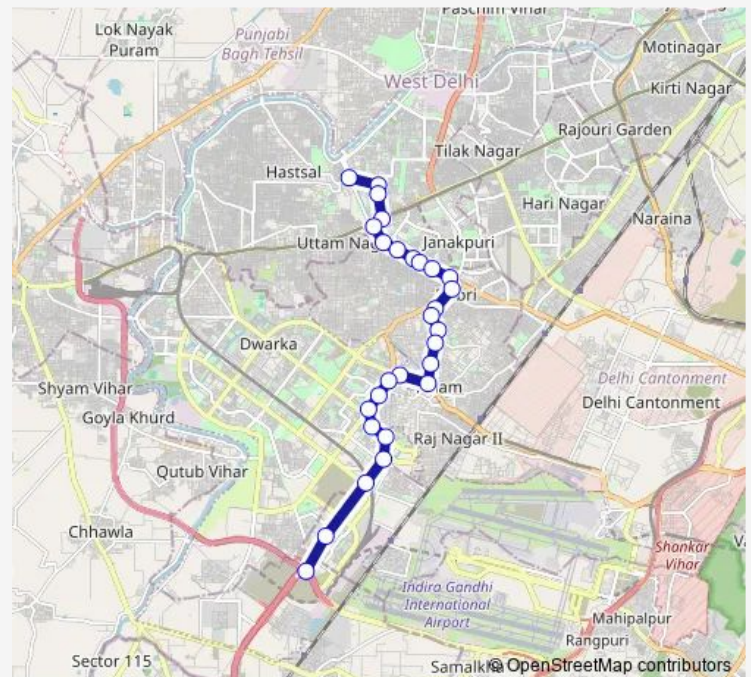

C2D Janak Puri

Dabri Crossing

Dabri Village

Vijay Enclave (Palam-Dabri Road)

Dashrath Puri

Mahaveer Enclave lii

Sulabh International Centre

Dwarka Crossing / Maharaja Agrasen Hospital

Thursday 19:58-23:08

Friday 19:58-23:08

Saturday 19:58-23:08

Sunday 19:58-23:08

Route info

Direction: Hastsal Village LIG Flats

Stops: 28

Trip Duration: 0 hour 50 min

890stldown

BusMaps

Princess Park/ Airforce Noval Office Enclave

Munirka Flats (Dwarka)

Royal Residency (Dwarka)

Dwarka Sec 8 DTC Depot

Dwarka Sec 9 Metro Station

Dwarka Sec 22-23 / Classicapartments