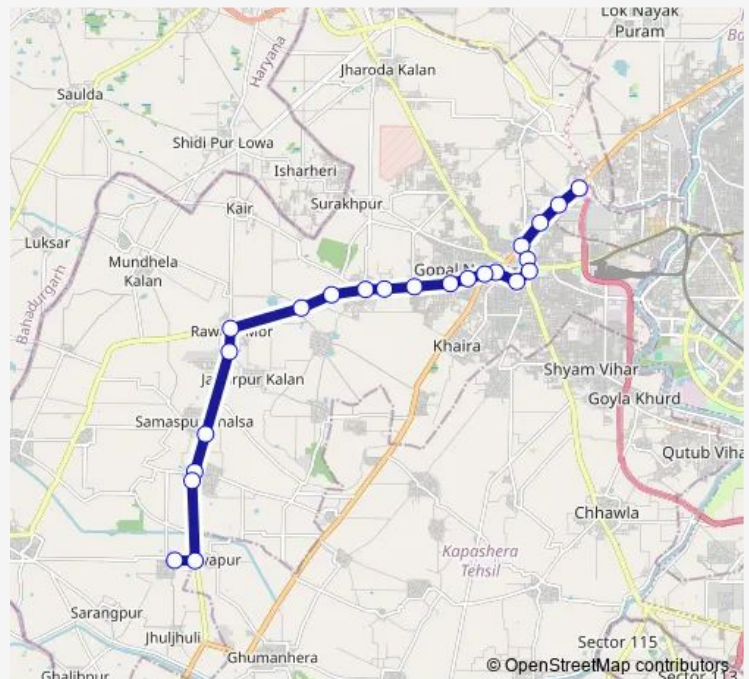

Samaspur Khalsa

Ujwa School

Ujwa Gaon

Route schedule

Dichau Kalan Depot — Malik Pur Village

Monday 05:50-20:30

Tuesday 05:50-20:30

Wednesday 05:50-20:30

Thursday 05:50-20:30

Friday 05:50-20:30

Saturday 05:50-20:30

Sunday 05:50-20:30

Route info

Direction: Dichau Kalan Depot

Stops: 23

Trip Duration: 1 hour 1 min

878stlup

Malik Pur Village Crossing

Malik Pur Village

878stlup Bus time schedules and route maps are available in an offline PDF at busmaps.com. Use the busmaps.com website to see live bus times, train schedule or subway schedule, and step-by-step directions for all public transit in Najafgarh