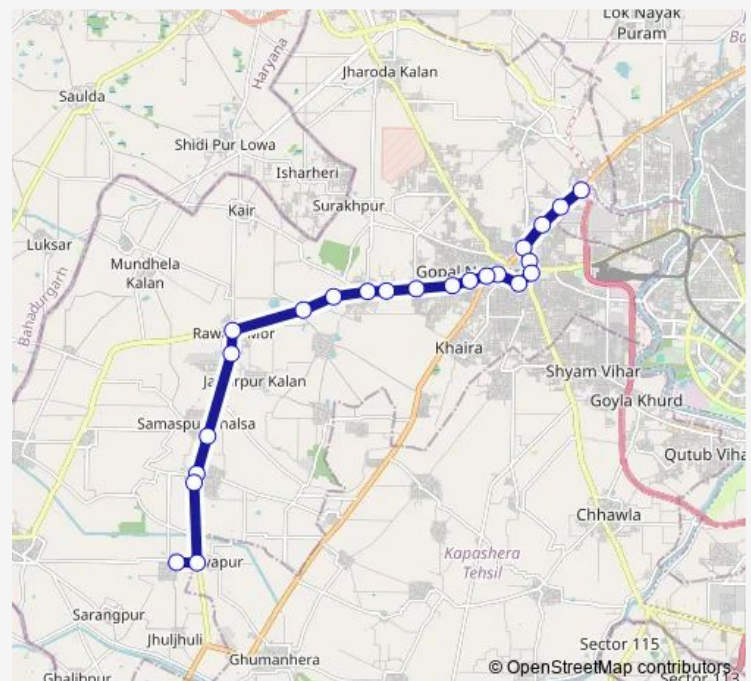

Samaspur Khalsa

Ujwa School

Ujwa Gaon

Route schedule

Dichau Kalan Depot — Malik Pur Village

Monday 05:50-20:30

Tuesday 05:50-20:30

Wednesday 05:50-20:30

Thursday 05:50-20:30

Friday 05:50-20:30

Saturday 05:50-20:30

Sunday 05:50-20:30

Route info

Direction: Dichau Kalan Depot

Stops: 23

Trip Duration: 1 hour 1 min

878stlup

Malik Pur Village Crossing

Malik Pur Village

878stlup Bus time schedules and route maps are available in an offline PDF at busmaps.com. Use the busmaps.com website to see live bus times, train schedule or subway schedule, and step-by-step directions for all public transit in Najafgarh