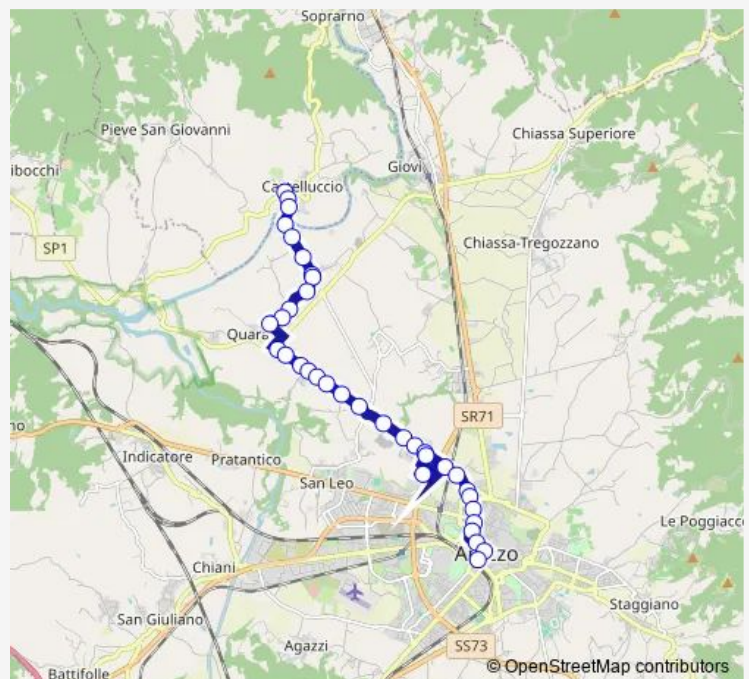

Sp Setteponti 510

Sp Setteponti 508

Sp Setteponti Opp 530

Route schedule

Via Xxv Aprile 29 — Castelluccio - Scuola (Capolinea 1)

Monday 06:45-20:20

Tuesday 06:45-20:20

Wednesday 06:45-20:20

Thursday 06:45-20:20

Friday 06:45-20:20

Saturday 06:45-20:20

Sunday 09:05-19:05

Route info

Direction: Via Xxv Aprile 29

Stops: 38

Trip Duration: 0 hour 33 min