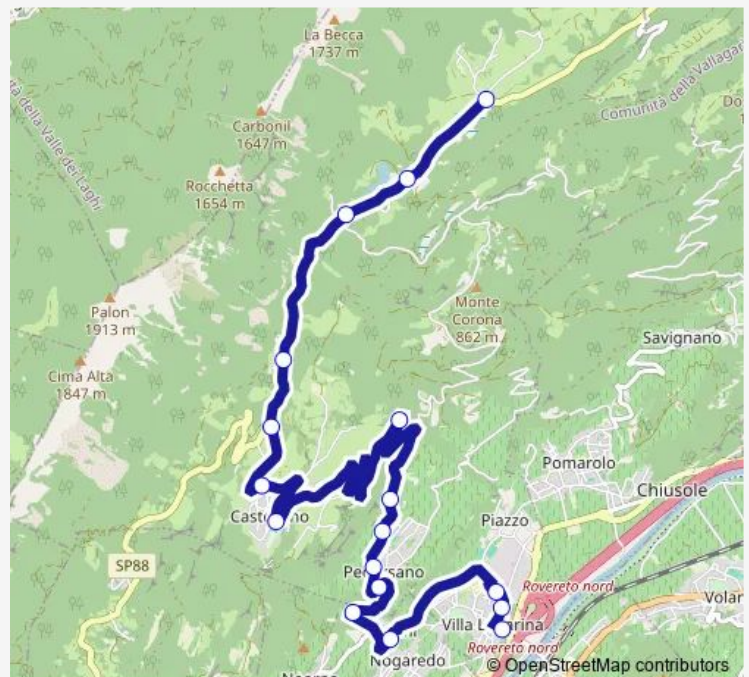

Lago di Cei Bellaria — Villa Lagarina Via Alpini

Monday 10:39-19:19

Tuesday 10:39-19:19

Wednesday 10:39-19:19

Thursday 10:39-19:19

Friday 10:39-19:19

Saturday 12:08-17:49

Sunday —

Route info

Direction: Lago di Cei Bellaria

Stops: 17

Trip Duration: 0 hour 29 min

■ P — Castellano Molini Villa Lagarina

BusMaps

Direction

Villa Lagarina Via Alpini — Lago di Cei Bellaria

Thursday 17:21

Friday 17:21

Saturday 12:42-17:21

Sunday —

Route info

Direction: Villa Lagarina Via Alpini

Stops: 17

Trip Duration: 0 hour 27 min

Saturday 11:48-14:51

Sunday —

Route info

Direction: Villa Lagarina Via Alpini

Stops: 13

Trip Duration: 0 hour 19 min

P Bus time schedules and route maps are available in an offline PDF at busmaps.com. Use the busmaps.com website to see live bus times, train schedule or subway schedule, and step-by-step directions for all public transit in Nogaredo