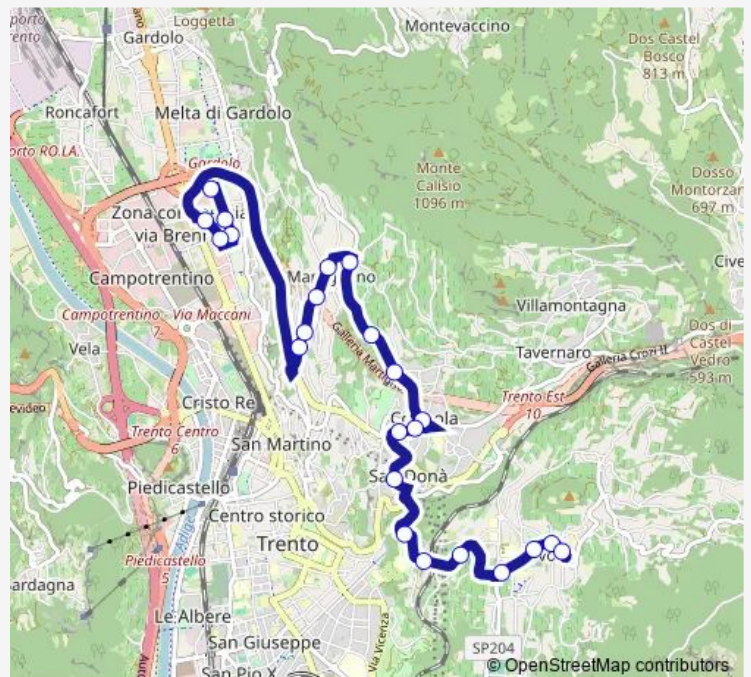

### Route schedule

Povo Polo Sociale Cap. — Guardini Centochiavi

Monday 12:43-18:43

Tuesday 12:43-18:43

Wednesday 12:43-18:43

Thursday 12:43-18:43

Friday 12:43-18:43

Saturday —

### Route info

Direction: Povo Polo Sociale Cap.

Stops: 21

Trip Duration: 0 hour 24 min

■ P — Centochiavi Martignano Cognola Povo

## Route schedule

Trener 3 Torri Pat — Povo Polo Sociale Cap.

Monday 12:13-19:13

Tuesday 12:13-19:13

Wednesday 12:13-19:13

Thursday 12:13-19:13

Friday 12:13-19:13

Saturday —