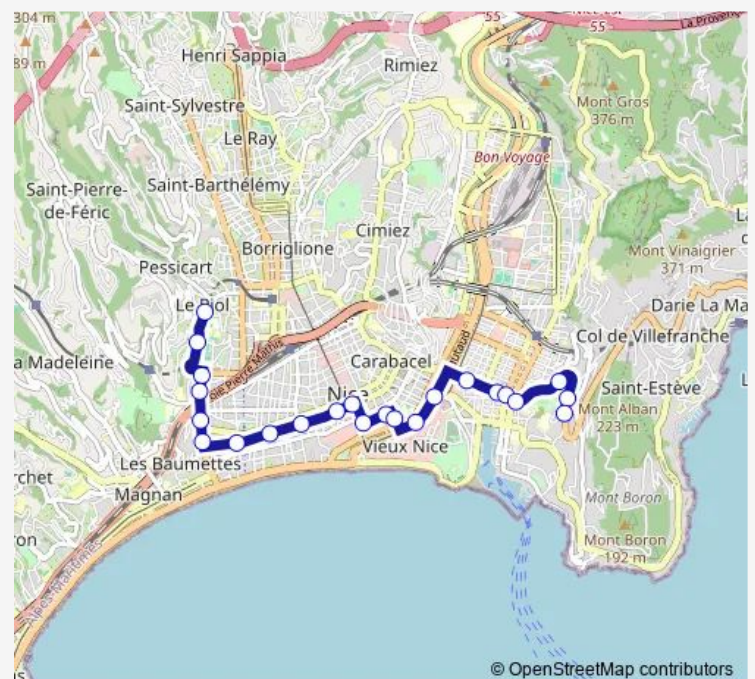

De Joly

Route schedule

Square Daudet — Urbain Bosio

Monday 07:10

Tuesday 07:10

Wednesday 07:10

Thursday 07:10

Friday 07:10

Saturday —

Sunday —

Route info

Direction: Square Daudet

Stops: 23

Trip Duration: 0 hour 43 min

■ P — Square Daudet – Urbain Bosio

Pré Fossati