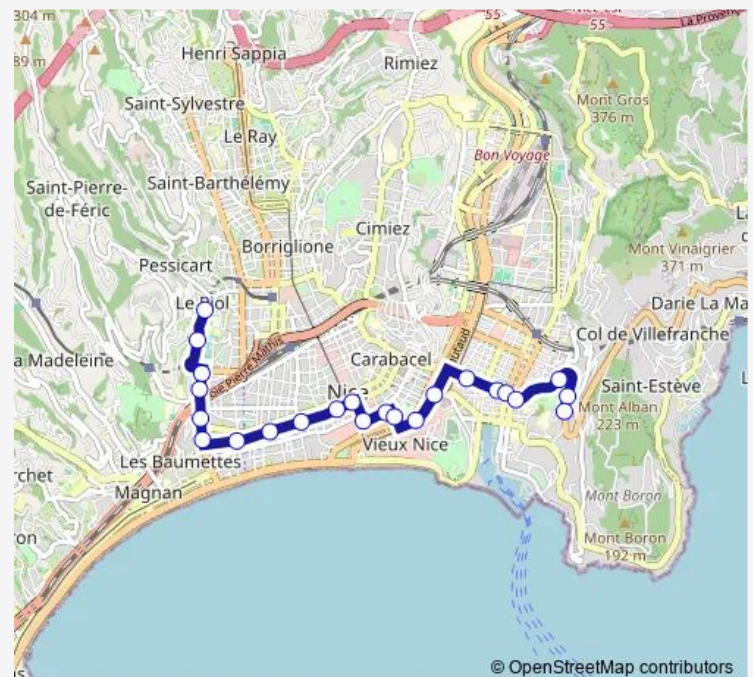

De Joly

Route schedule

Square Daudet — Urbain Bosio

Monday 07:10

Tuesday 07:10

Wednesday 07:10

Thursday 07:10

Friday 07:10

Saturday —

Sunday —

Route info

Direction: Square Daudet

Stops: 23

Trip Duration: 0 hour 43 min

■ P — Square Daudet – Urbain Bosio

Pré Fossati