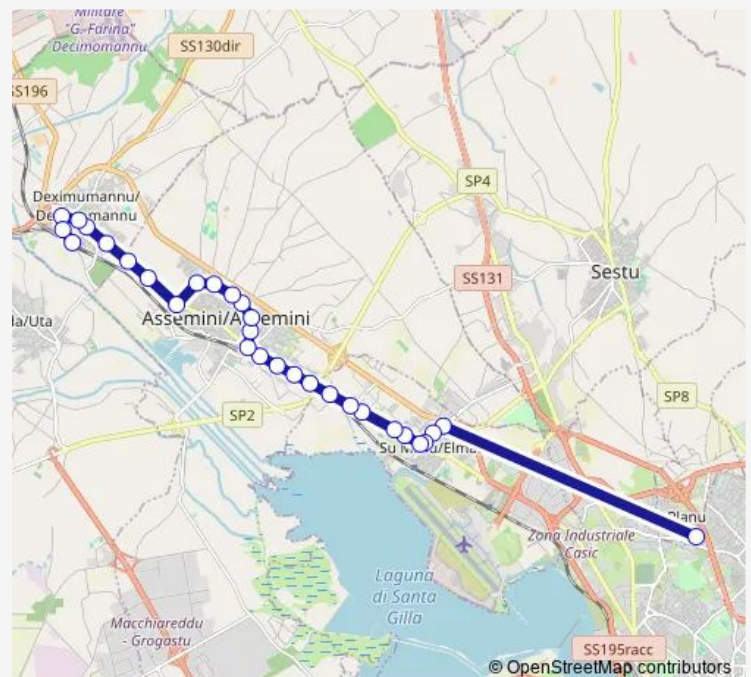

Taloro (angolo Tevere)

Europa (scuole)

Europa (parco)

Carmine (prima fermata)

Carmine (pressi Hotel Grillo)

Carmine (Chiesa)

Carmine (fronte Montale)

Carmine (fronte distributore)

Sulcitana Assemini (prima fermata)

Route schedule

Stazione (capolinea 9) — Alfonso Ligas

| | |
|-----------|-------|
| Monday | 07:25 |
| Tuesday | 07:25 |
| Wednesday | 07:25 |
| Thursday | 07:25 |
| Friday | 07:25 |
| Saturday | 07:25 |
| Sunday | — |

Route info

Direction: Stazione (capolinea 9)

Stops: 32

Trip Duration: 0 hour 45 min

P — Supplemento Peretti Liceo Euclide

Sulcitana Assemini (fronte Mogoro)

Sulcitana Elmas (fronte degli Sportivi)

Sulcitana Elmas (Discount)

Route info

Direction: Gobetti

Stops: 25

Trip Duration: 0 hour 40 min

Direction

Alfonso Ligas — Stazione (capolinea 9)

30 stops

[Open route schedule](#)