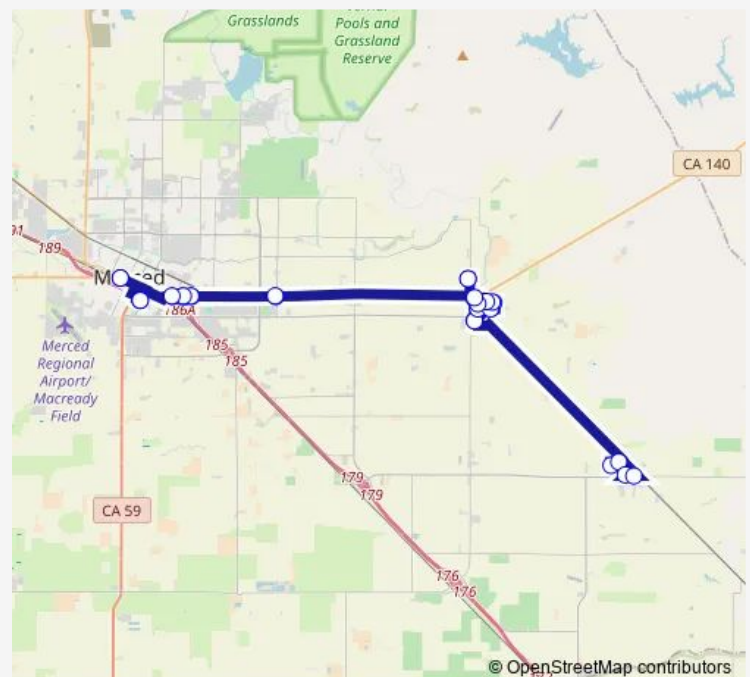

Mcdowell St @ Truman Ave (westbound)

Washington St @ Jackson (eastbound)

Jefferson @ Le Grand/Community Ctr

Le Grand @ Washington

Crispi Dr @ Topeka St (northbound)

Planada/Golden Valley Clinic (to Merced)

Route schedule

Transpo (Outside) — Transpo (Outside)

Monday	06:00-19:30
Tuesday	06:00-19:30
Wednesday	06:00-19:30
Thursday	06:00-19:30
Friday	06:00-19:30
Saturday	06:35-17:15
Sunday	06:40-17:15

Route info

Direction: Transpo (Outside)

Stops: 33

Trip Duration: 1 hour 36 min

P — Planada Commuter

Broaway @ Cabrillo St (eastbound)

Haskell Ave @ Fancher St (westbound)

Bigler Dr @ Vallejo St (northwest bound)

Sutter @ El Mercado (to Merced)

Gage St @ Hwy 140 (northbound)

Felix Torres Housing

Hwy 140 @ Kibby Rd (westbound)

Yosemite Pkwy @ Murthella (westbound)

Yosemite Pkwy @ Jean (westbound)

Yosemite Pkwy @ Laurel (westbound)

Fair Grounds

Transpo (Outside)