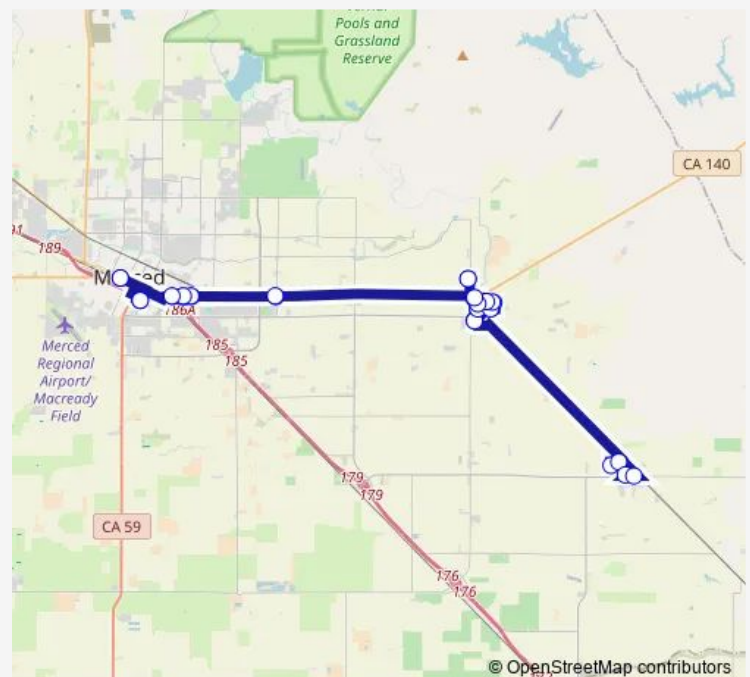

Mcdowell St @ Truman Ave (westbound)

Washington St @ Jackson (eastbound)

Jefferson @ Le Grand/Community Ctr

Le Grand @ Washington

Crispi Dr @ Topeka St (northbound)

Planada/Golden Valley Clinic (to Merced)

Route schedule

Transpo (Outside) — Transpo (Outside)

Monday 06:00-19:30

Tuesday 06:00-19:30

Wednesday 06:00-19:30

Thursday 06:00-19:30

Friday 06:00-19:30

Saturday 06:35-17:15

Sunday 06:40-17:15

Route info

Direction: Transpo (Outside)

Stops: 33

Trip Duration: 1 hour 36 min

P — Planada Commuter

Broaway @ Cabrillo St (eastbound)

Haskell Ave @ Fancher St (westbound)

Bigler Dr @ Vallejo St (northwest bound)

Sutter @ El Mercado (to Merced)

Gage St @ Hwy 140 (northbound)

Felix Torres Housing

Hwy 140 @ Kibby Rd (westbound)

Yosemite Pkwy @ Murthella (westbound)

Yosemite Pkwy @ Jean (westbound)