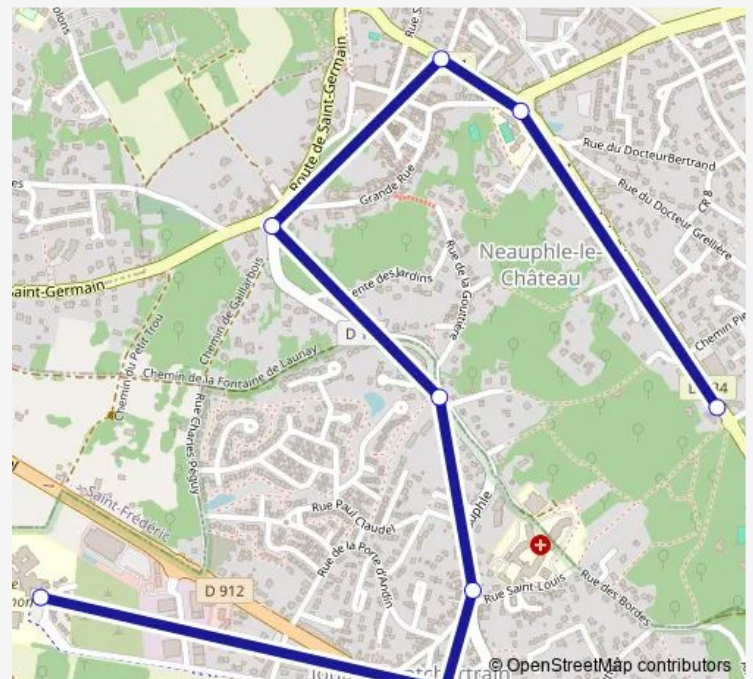

### Route info

Direction: Mairie

Stops: 12

Trip Duration: 0 hour 23 min