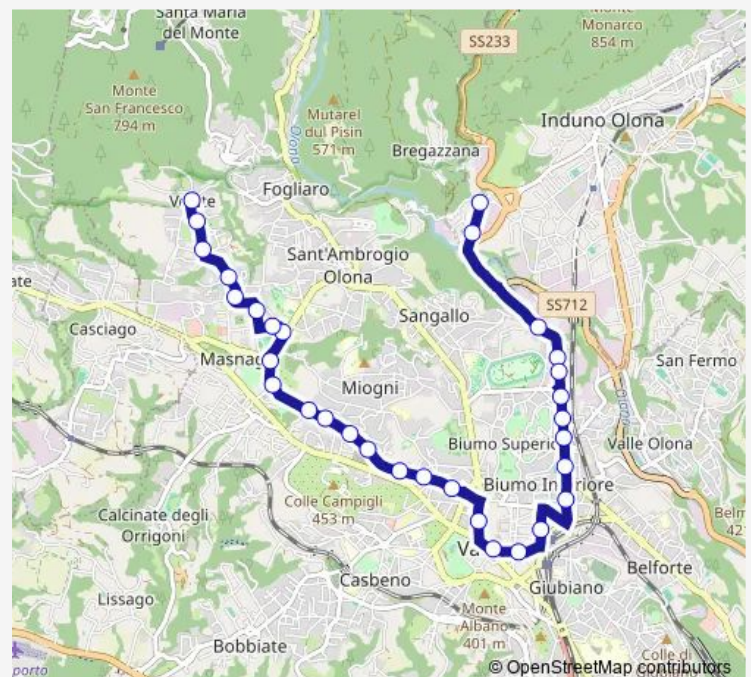

Thursday 05:37-21:50

Friday 05:37-21:50

Saturday 05:37-21:50

Sunday —

Route info

Direction: Varese, S.Stefano,Velate

Stops: 31

Trip Duration: 0 hour 30 min