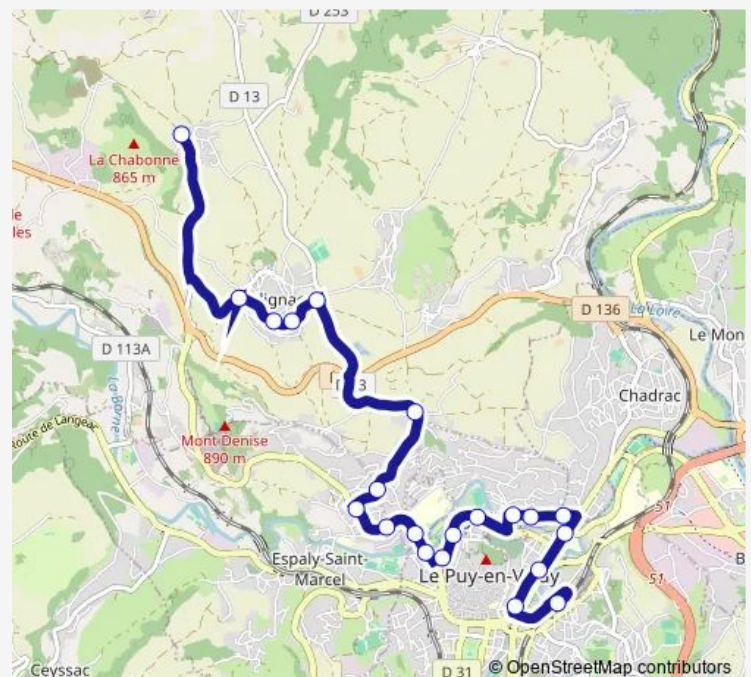

Friday 09:10-14:10

Saturday 08:10-17:45

Sunday —

Route info

Direction: Maison Communale

Stops: 20

Trip Duration: 0 hour 20 min

■ P — Polignac-Pole Intermodal

BusMaps

Direction

Pole Intermodal — Maison Communale

22 stops

[Open route schedule](#)

Pole Intermodal

Charles Dupuy

Avenue DES Belges

BD Joffre

Simone Weil

Rives DE LA Borne

LES Planches

Jalavoux

Aiguilhe

Parc Quincieu

LES Deux Rocs

Stops: 22

Trip Duration: 0 hour 23 min

P Bus time schedules and route maps are available in an offline PDF at busmaps.com. Use the busmaps.com website to see live bus times, train schedule or subway schedule, and step-by-step directions for all public transit in Le Puy-en-Velay