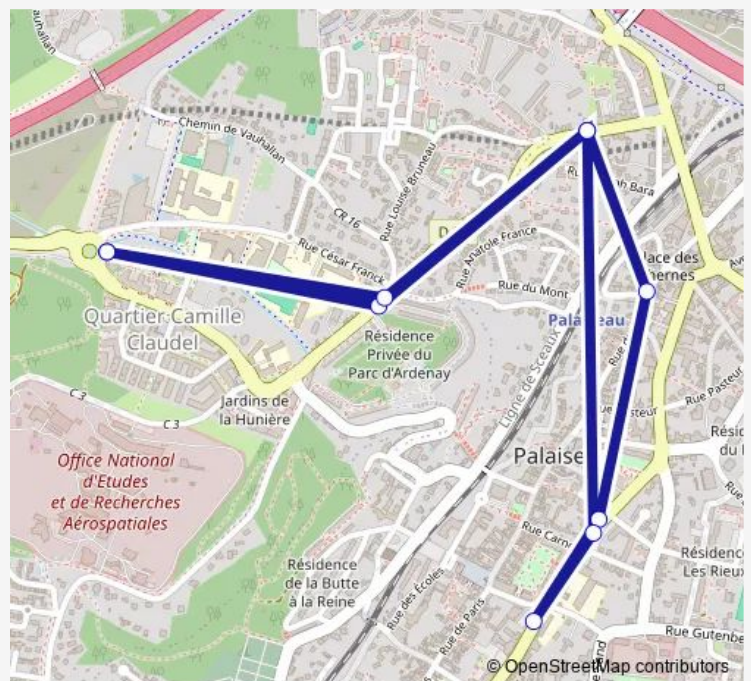

### Direction

Rond-Point Camille Claudel — Rond-Point Camille Claudel

10 stops

[Open route schedule](#)

Rond-Point Camille Claudel

Parc d'Ardenay

Quartier de la Mesure

Rue de la Gare

Mairie de Palaiseau

Place de la Victoire

Mairie de Palaiseau

Quartier de la Mesure

Parc d'Ardenay

Rond-Point Camille Claudel

### Route schedule

Rond-Point Camille Claudel — Rond-Point Camille Claudel

Monday —

Tuesday —

Wednesday 08:00-19:30

Thursday 08:00-19:30

Friday —

Saturday 09:00-23:30

### Route info

Direction: Rond-Point Camille Claudel

Stops: 10

Trip Duration: 0 hour 28 min

P Bus time schedules and route maps are available in an offline PDF at [busmaps.com](https://busmaps.com). Use the [busmaps.com](https://busmaps.com) website to see live bus times, train schedule or subway schedule, and step-by-step directions for all public transit in Palaiseau