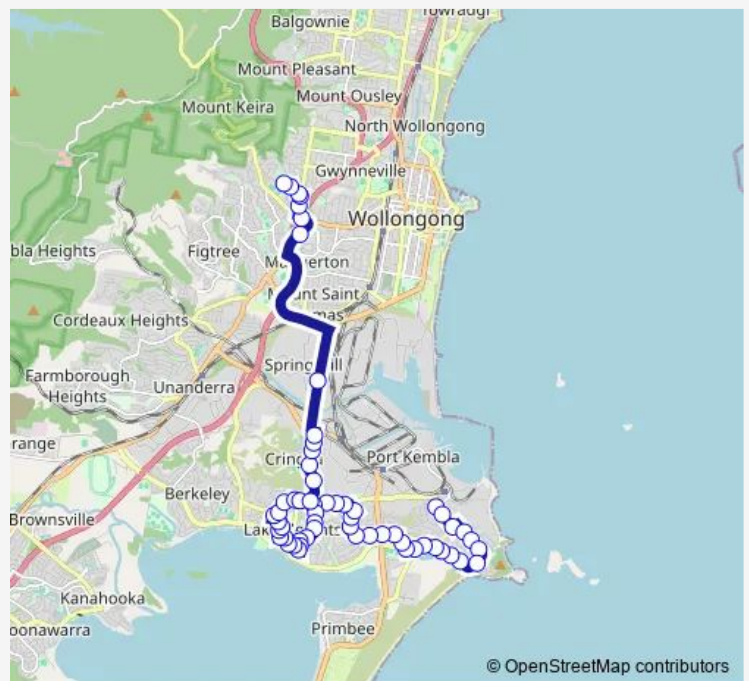

- Wentworth Rd Opp Jubilee Rd
- Wentworth St After Allan St
- Wentworth St Before Church St
- Military Rd At Marne St
- Military Rd At Quarry St
- Military Rd Opp King George V Park
- Port Kembla Swimming Pool, Cowper St
- Cowper St Opp Bardia Pkwy
- Cowper St Opp Third Av
- Cowper St Opp Fifth Av
- Cowper St At Parkes St
- Illawarra St After Cowper St
- Illawarra St Opp Parker St
- Wollongong Full Gospel Church, Shellharbour Rd
- Shellharbour Rd Before Cowper St
- Cowper St Opp Shellharbour Rd
- Warrawong Plaza, Cowper St
- Cowper St Before First Av South
- Port Kembla Hospital, Cowper St
- Third Av North After Greene St

Route schedule

Wentworth Rd Opp Jubilee Rd — Edmund Rice College, School Grounds, Keira Mine Rd

Monday	07:05
Tuesday	07:05
Wednesday	07:05
Thursday	07:05
Friday	07:05
Saturday	—
Sunday	—

Route info

Direction: Wentworth Rd Opp Jubilee Rd

Stops: 59

Trip Duration: 0 hour 40 min

S094 — Edmund Rice College to Port Kembla via Lake Heights **BusMaps**

Third Av N Before Bruce Rd

Bruce Rd At Third Av

St Francis Assisi Primary, Flagstaff Rd

Flagstaff Rd At Cowper St

Port Kembla Community Centre, Wentworth Rd

Wentworth St At Allan St

Darcy Rd At Miitary Rd

S094 School Bus time schedules and route maps are available in an offline PDF at busmaps.com. Use the busmaps.com website to see live bus times, train schedule or subway schedule, and step-by-step directions for all public transit in Wollongong