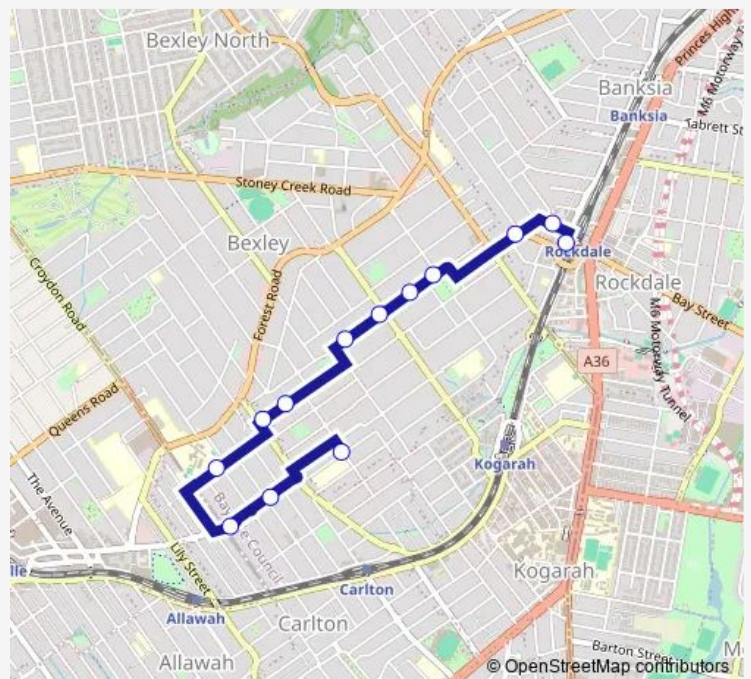

School Bus S094 Carlton PS to Rockdale Station via Sydney Technical HS, Carlton

[Go to website](#)

Direction

Percival St Opp Byrnes St — Rockdale Station, Railway St, Stand G

13 stops

[Open route schedule](#)

Percival St Opp Byrnes St

Durham St At High St

Durham St At Xenia Av

Sydney Technical High School, Ethel St

Rawson Av At Willison Rd

Rawson Av Opp Percival St

Caledonian St Opp Verdun St

Caledonian St At Queen Victoria St

Caledonian St Before Seaforth St

Caledonian St Opp Seaforth Park

Watkin St Opp King Edward St

St Josephs Primary School, Walz St

Rockdale Station, Railway St, Stand G

Route schedule

Percival St Opp Byrnes St — Rockdale Station, Railway St, Stand G

Monday	15:05-15:10
Tuesday	15:05-15:10
Wednesday	14:30
Thursday	15:05-15:10
Friday	15:05-15:10
Saturday	—
Sunday	—

Route info

Direction: Percival St Opp Byrnes St

Stops: 13

Trip Duration: 0 hour 15 min

S094 — Carlton PS to Rockdale Station via Sydney Technical HS, Carlton