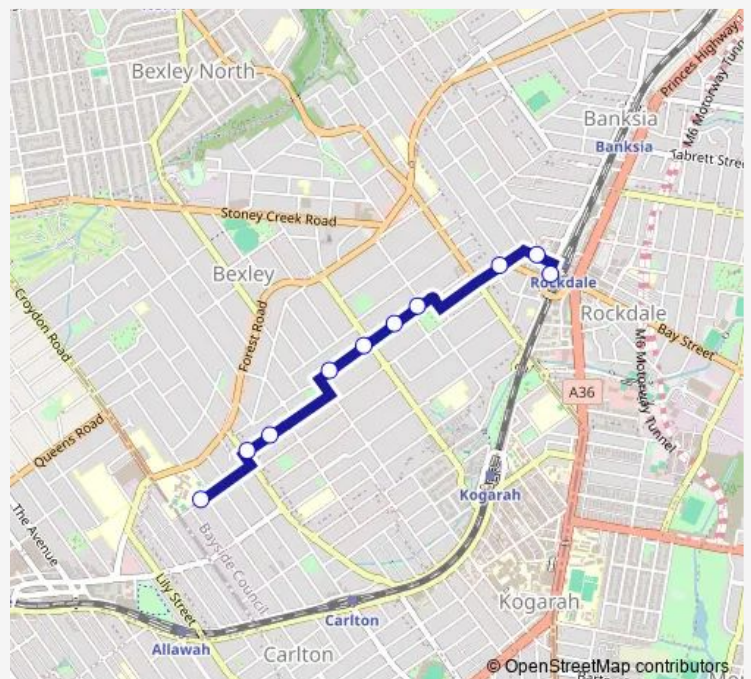

School Bus S094 Sydney Technical HS, Carlton to Rockdale Station

[Go to website](#)

Direction

Sydney Technical High School, Ethel St — Rockdale Station, Railway St, Stand G

10 stops

[Open route schedule](#)

Sydney Technical High School, Ethel St

Rawson Av At Willison Rd

Rawson Av Before Shirley St

Caledonian St Opp Verdun St

Caledonian St At Queen Victoria St

Caledonian St Before Seaforth St

Caledonian St Opp Seaforth Park

Watkin St At Frederick St

St Josephs Primary School, Walz St

Rockdale Station, Railway St, Stand G

Route schedule

Sydney Technical High School, Ethel St — Rockdale Station, Railway St, Stand G

Monday	15:10
Tuesday	15:10
Wednesday	14:30
Thursday	15:10
Friday	15:10
Saturday	—
Sunday	—

Route info

Direction: Sydney Technical High School, Ethel St

Stops: 10

Trip Duration: 0 hour 10 min

S094 School Bus time schedules and route maps are available in an offline PDF at busmaps.com. Use the busmaps.com website to see live bus times, train schedule or subway schedule, and step-by-step directions for all public transit in Sydney