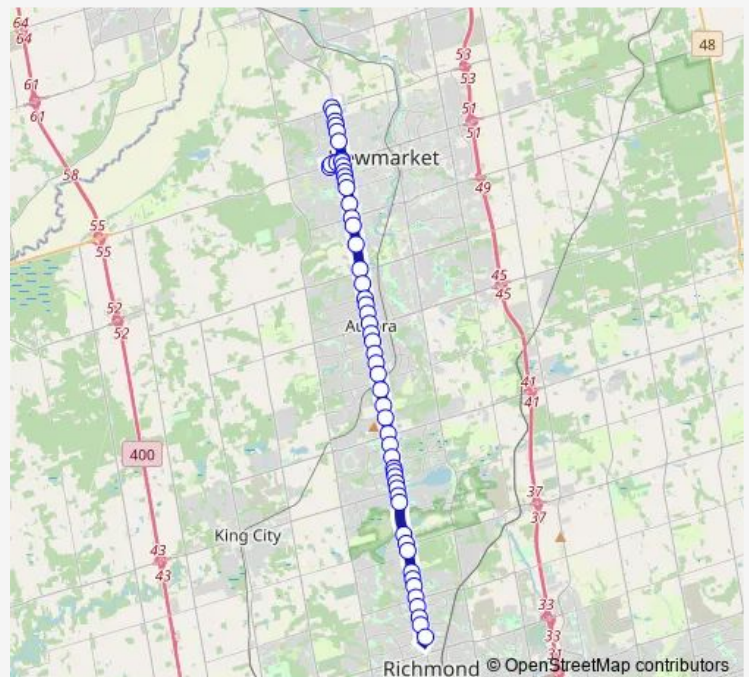

Yonge ST / Lake Av

Yonge ST / Sunset Beach Rd

Yonge / King

Yonge ST / Ashfield Dr

Yonge ST / ELM Grove Av

Yonge ST / Regatta Av

Yonge ST / Worthington Av

Yonge ST / Coon'S Rd

### Route schedule

Bernard Terminal Platform 5 — Green Lane / Yonge St

Monday 06:03-20:43

Tuesday 06:03-20:43

Wednesday 06:03-20:43

Thursday 06:03-20:43

Friday 06:03-20:43

Saturday 06:04-21:10

### Route info

Direction: Bernard Terminal Platform 5

Stops: 57

Trip Duration: 0 hour 49 min

098 — Yonge

Yonge ST Stop # 2507

Yonge ST / Hunters Glen Rd

Yonge ST / Ridge Rd

## Route info

Direction: Green Lane / Yonge St

Stops: 56

Trip Duration: 0 hour 47 min

Yonge ST / Aurora Heights Dr

Yonge / Wellington

Yonge ST / Church St

Yonge ST / Kennedy St