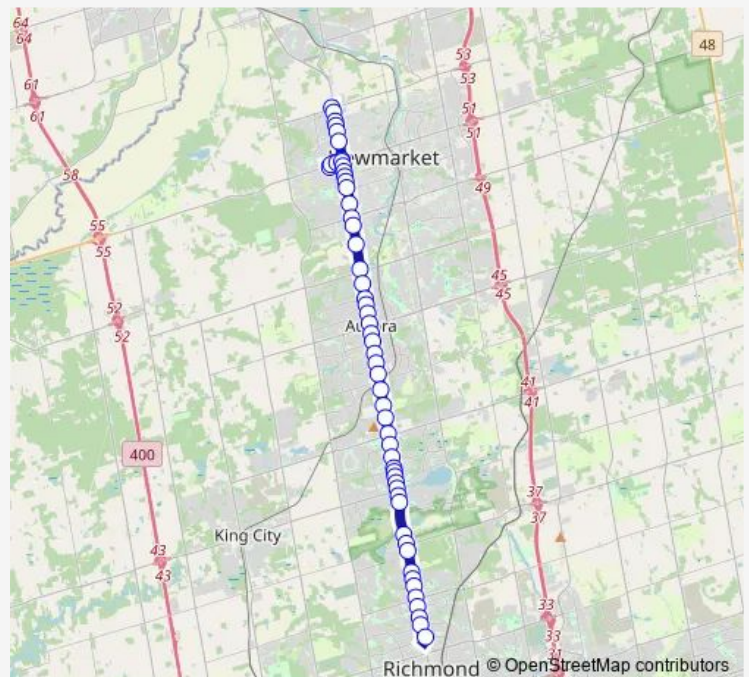

Yonge ST / Lake Av

Yonge ST / Sunset Beach Rd

Yonge / King

Yonge ST / Ashfield Dr

Yonge ST / ELM Grove Av

Yonge ST / Regatta Av

Yonge ST / Worthington Av

Yonge ST / Coon'S Rd

### Route schedule

Bernard Terminal Platform 5 — Green Lane / Yonge St

Monday 06:03-20:43

Tuesday 06:03-20:43

Wednesday 06:03-20:43

Thursday 06:03-20:43

Friday 06:03-20:43

Saturday 06:04-21:10

### Route info

Direction: Bernard Terminal Platform 5

Stops: 57

Trip Duration: 0 hour 57 min

098 — Yonge

Yonge ST Stop # 2507

Yonge ST / Hunters Glen Rd

Yonge ST / Ridge Rd

Yonge ST / Gilbert Dr

Yonge ST / Industrial Pkwy

Yonge / Henderson

Yonge ST / Edward St

Yonge ST / Edward St

Yonge / Golf Links

Yonge ST / Kennedy St

Yonge ST / Church St