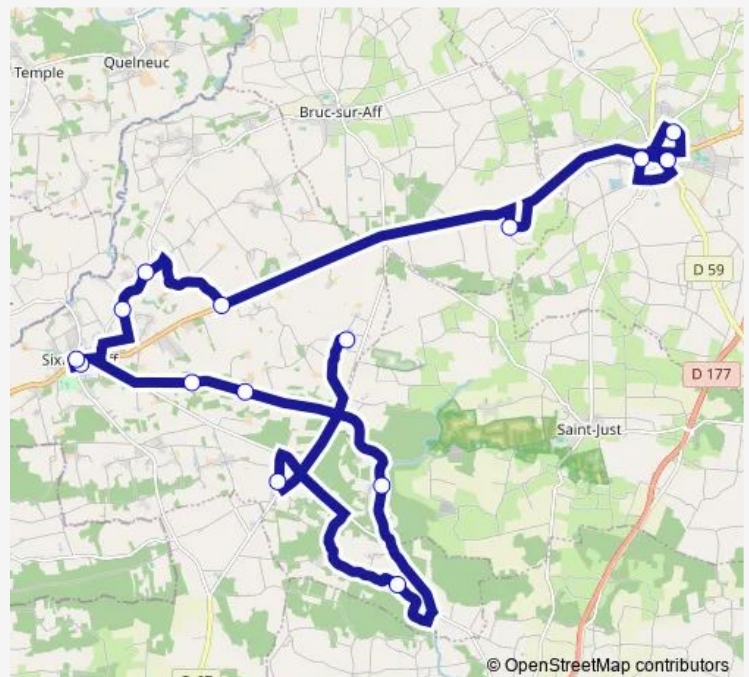

Bothéa

Crésiolan

Centre

Les Croix

Bel Air

Goujardaie

Collège St-Joseph

Route schedule

Villozènes — Collège St-Joseph

Monday —

Tuesday —

Wednesday 07:42

Thursday —

Friday —

Saturday —

Sunday —

Route info

Direction: Villozènes

Stops: 11

Trip Duration: 0 hour 48 min

Direction

Villozènes — Primaire public

15 stops

[Open route schedule](#)

Route info

Direction: Villozènes

Stops: 15

Trip Duration: 0 hour 59 min

Direction

Primaire Privé — Belleperche

15 stops

[Open route schedule](#)