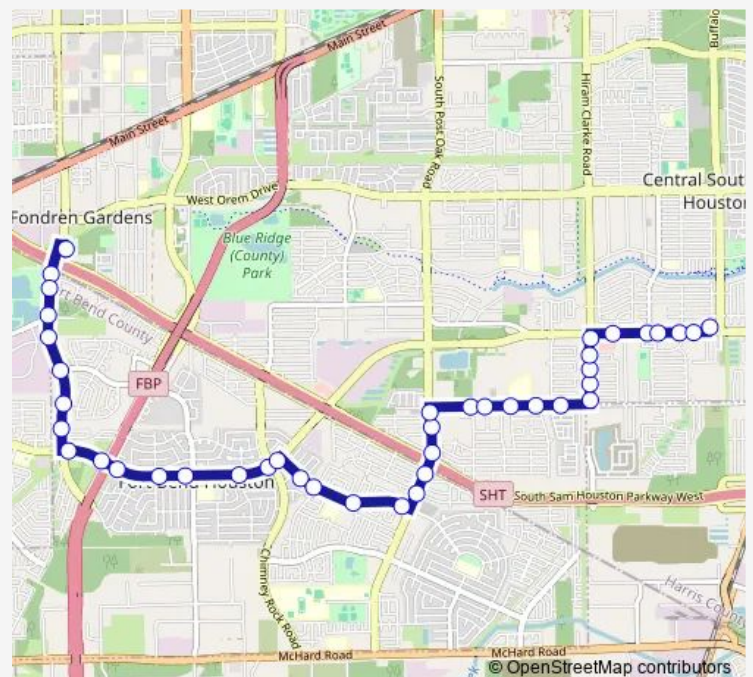

Anderson Rd @ Campden Hill Rd

Anderson Rd @ Wickbriar Dr

Anderson Rd @ Long Look Dr

Anderson Rd @ Vandalia Way

S Post Oak Rd @ Anderson Rd

S Post Oak Rd @ Drakestone Blvd

S Post Oak Rd @ Ingomar Way

S Post Oak Rd @ Maywood Dr

S Post Oak Rd @ Mackinaw Rd

S Post Oak Rd @ Ridgecreek Dr

W Ridgecreek Dr @ Samoa Way

Route schedule

Hiram Clarke Transit Center — Missouri City Park & Ride

Monday 06:45-20:45

Tuesday 06:45-20:45

Wednesday 06:45-20:45

Thursday 06:45-20:45

Friday 06:45-20:45

Saturday 06:45-19:45

Sunday 06:45-19:45

Route info

Direction: Hiram Clarke Transit Center

Stops: 39

Trip Duration: 0 hour 22 min

Thursday 06:15-21:15

Friday 06:15-21:15

Saturday 06:15-19:15

Sunday 06:15-19:15

Route info

Direction: Missouri City Park & Ride

Stops: 41

Trip Duration: 0 hour 22 min