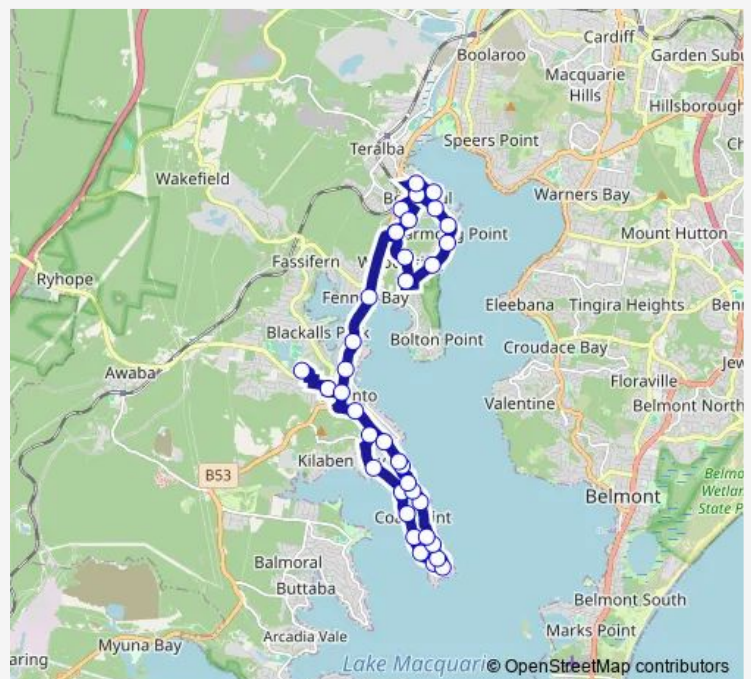

Cook St Before The Boulevarde

Excelsior Pde At Pemell St

Jarrett St Before Oakhampton Ct

Kilaben Rd After Barina Av

Coal Point Rd Opp Killara Cl

108 Coal Point Rd

Coal Point Public School, Coal Point Rd

206 Coal Point Rd

Coal Point Rd Opp Threlkeld Reserve

Coal Point Rd At Skye Point Rd

Skye Point Rd Opp Gurramba Reserve

175 Skye Point Rd

Skye Point Rd At Rofe St

Skye Point Rd At Lorrion Cl

Skye Point Rd Before Whitelocke St

Amelia St After Whitelocke St

Excelsior Pde At Exeter St

Excelsior Pde At Laycock St

Excelsior Pde Opp Ambrose St

Route schedule

Toronto High School, Field Av — Lake Macquarie High School, First St

Monday	07:52
Tuesday	07:52
Wednesday	07:52
Thursday	07:52
Friday	07:52
Saturday	—
Sunday	—

Route info

Direction: Toronto High School, Field Av

Stops: 38

Trip Duration: 0 hour 48 min

6420 — Coal Point to St Pauls HS and Lake Macquarie Hs **BusMaps**

Cary St At The Boulevarde

Cary St Opp Toronto Public School