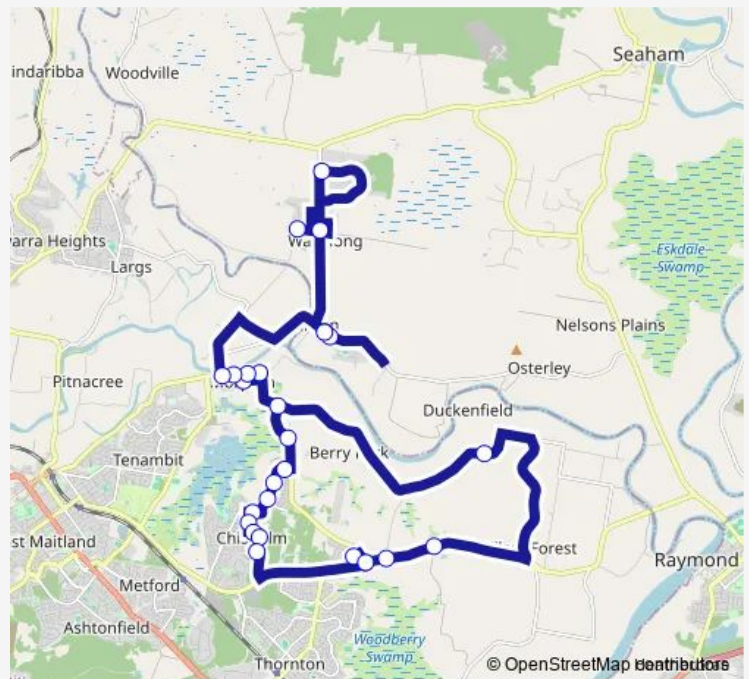

School Bus 2423 Morpeth PS to Wallalong

[Go to website](#)

Direction

Morpeth Public School, High St — High St At Mcclymonts Swamp Rd

27 stops

[Open route schedule](#)

- Morpeth Public School, High St
- Mcfarlanes Rd At Duckenfield Rd
- 352 Mcfarlanes Rd
- Settlers Bvd Opp Meadowhawk St
- Settlers Bvd After Annaliese St
- Settlers Bvd After Reedling Rd
- Dragonfly Dr After Settlers Bvd
- St Bede's High School, Heritage Dr
- St Aloysius Primary School, Tigerhawk Dr
- Settlers Bvd After Tigerhawk Dr
- Settlers Bvd After Duskdarter St
- Mcfarlanes Rd At Raymond Terrace Rd
- Greystones Dr Before Mayo Cres
- Mcfarlanes Rd At Raymond Terrace Rd
- Raymond Terrace Rd At Eales Rd
- Raymond Terrace Rd Opp Turners Rd
- 594 Duckenfield Rd
- Swan St After Edward St
- Swan St At George St
- Swan St At Robert St
- Morpeth Museum, Swan St

Route schedule

Morpeth Public School, High St — High St At Mcclymonts Swamp Rd

Monday	15:10
Tuesday	15:10
Wednesday	15:10
Thursday	15:10
Friday	15:10
Saturday	—
Sunday	—

Route info

Direction: Morpeth Public School, High St

Stops: 27

Trip Duration: 1 hour 10 min

2423 — Morpeth PS to Wallalong

Paterson St Opp Hinton Public School (Hail And Ride)

Hinton Rd Opp Hinton School Of Arts (Hail And Ride)

Hinton Public School, Paterson St

Bowethorne Park, Morpeth St

Rosebank Dr Before High St

High St At Mcclymonts Swamp Rd

2423 School Bus time schedules and route maps are available in an offline PDF at busmaps.com. Use the busmaps.com website to see live bus times, train schedule or subway schedule, and step-by-step directions for all public transit in Maitland