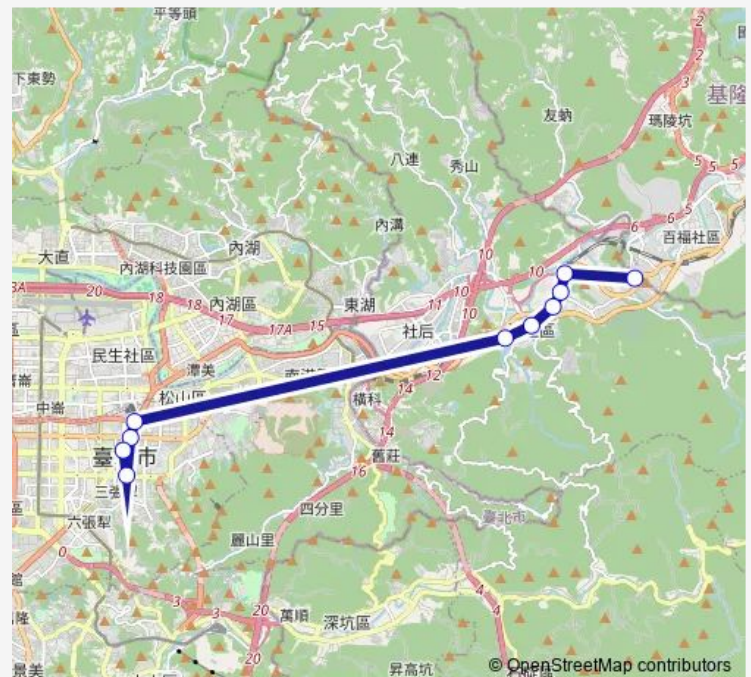

摩登家庭社區

汐止後車站

汐止行政中心

連興街口

松山高中(基隆路)

捷運市政府站

捷運台北101/世貿站(信義)

市政府(市府)

Route schedule

摩天鎮 — 市政府(市府)

Monday 07:00-07:20

Tuesday 07:00-07:20

Wednesday 07:00-07:20

Thursday 07:00-07:20

Friday 07:00-07:20

Saturday —

Sunday —

Route info

Direction: 摩天鎮

Stops: 10

Trip Duration: 17 hour 0 min

■ 汐止-台北101

BusMaps

汐止-台北101 Bus time schedules and route maps are available in an offline PDF at busmaps.com. Use the busmaps.com website to see live bus times, train schedule or subway schedule, and step-by-step directions for all public transit in Taipei