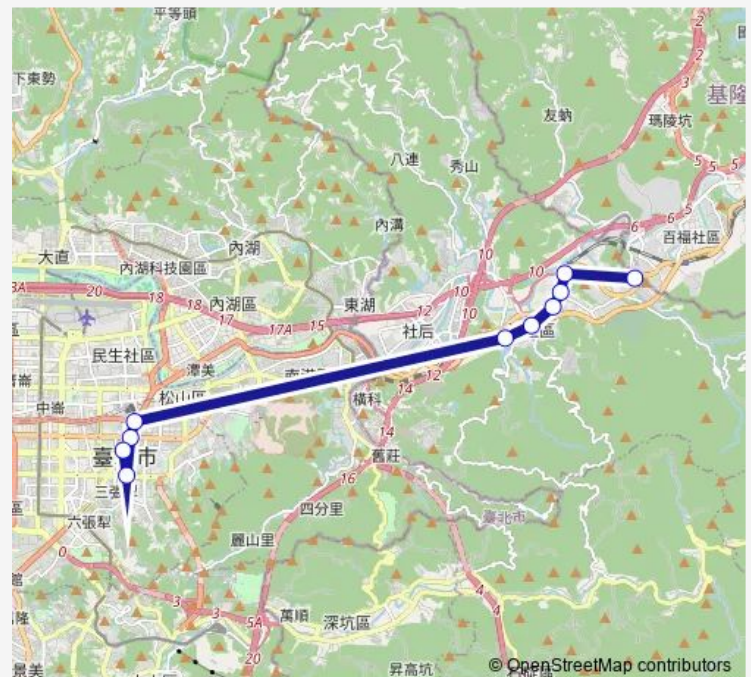

汐止行政中心

連興街口

松山高中(基隆路)

捷運市政府站

捷運台北101/世貿站(信義)

市政府(市府)

### Route schedule

摩天鎮 — 市政府(市府)

Monday 07:00-07:20

Tuesday 07:00-07:20

Wednesday 07:00-07:20

Thursday 07:00-07:20

Friday 07:00-07:20

Saturday —

### Route info

Direction: 摩天鎮

Stops: 10

Trip Duration: 16 hour 40 min

■ 汐止-台北101

汐止-台北101 Bus time schedules and route maps are available in an offline PDF at [busmaps.com](https://busmaps.com). Use the [busmaps.com](https://busmaps.com) website to see live bus times, train schedule or subway schedule, and step-by-step directions for all public transit in Taipei