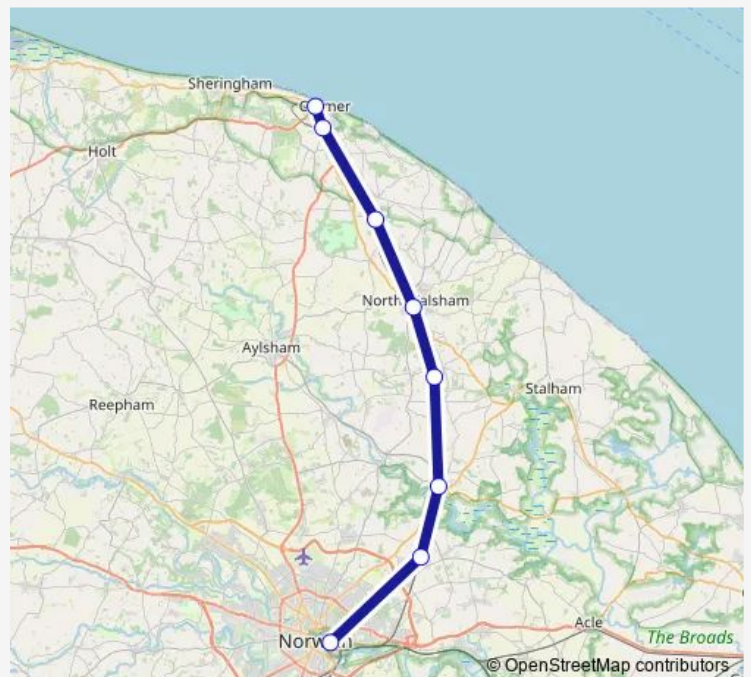

Rail Le:Cmr->Nrw LE train service from CMR to Nrw

[Go to website](#)

Direction

Cromer — Norwich

8 stops

[Open route schedule](#)

Cromer

Roughton Road

Gunton

North Walsham

Worstead

Hoveton & Wroxham

Salhouse

Norwich

Route schedule

Cromer — Norwich

Monday 05:53

Tuesday 05:53

Wednesday 05:53

Thursday 05:53

Friday 05:53

Saturday —

Sunday —

Route info

Direction: Cromer

Stops: 8

Trip Duration: 0 hour 47 min

■ Le:Cmr->Nrw — LE train service from CMR to Nrw

Le: Cmr->Nrw Rail time schedules and route maps are available in an offline PDF at busmaps.com. Use the busmaps.com website to see live bus times, train schedule or subway schedule, and step-by-step directions for all public transit in Norwich.