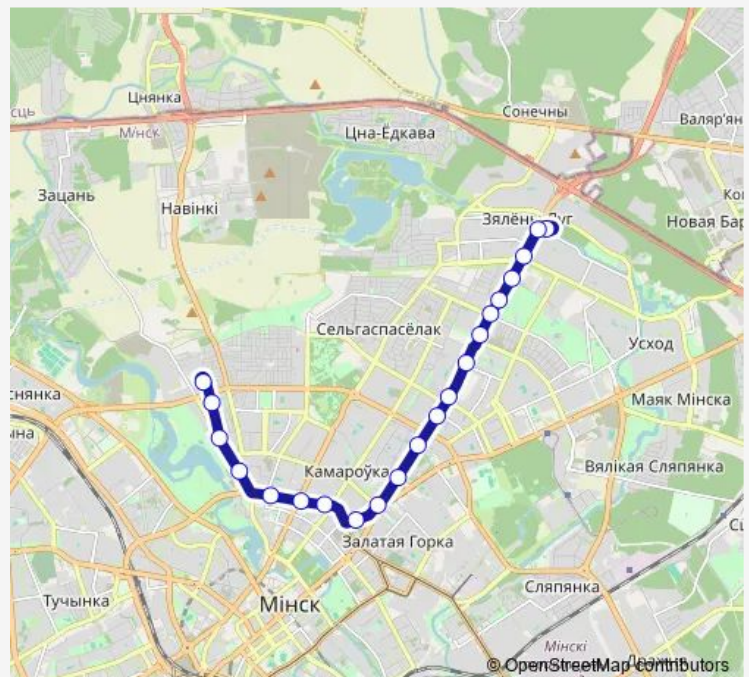

Tram 5

[Go to website](#)

Direction

undefined — undefined

0 stops

[Open route schedule](#)

Route schedule

undefined — undefined

Monday	23:46-00:15 ⁺¹
Tuesday	23:46-00:15 ⁺¹
Wednesday	23:46-00:15 ⁺¹
Thursday	23:46-00:15 ⁺¹
Friday	23:46-00:15 ⁺¹
Saturday	23:57
Sunday	23:57

Route info

Direction:

Stops: 0

Trip Duration: – min

■ 5

Direction

Route info

Direction:

Stops: 0

Trip Duration: – min

Direction

Ботаническая — ДС Зеленый Луг

18 stops

[Open route schedule](#)

Friday 05:21-14:59

Saturday 05:57-07:22

Sunday 05:57-07:22

Route info

Direction: Ботаническая

Stops: 18

Trip Duration: 0 hour 32 min

Direction