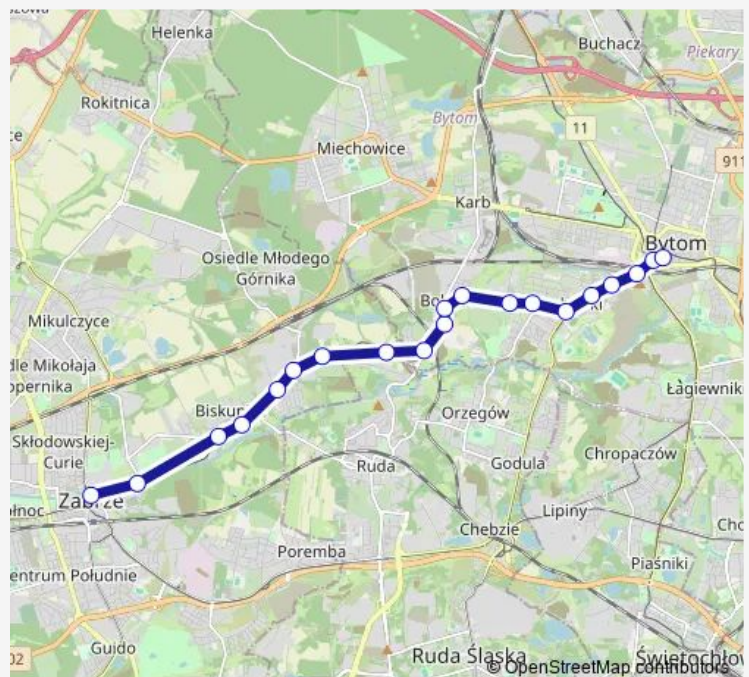

Bytom Jagiellońska

Bytom Plac Sikorskiego

Route schedule

Zabrze Prof. Religi — Bytom Plac Sikorskiego

Monday 04:17

Tuesday 04:17

Wednesday 04:17

Thursday 04:17

Friday 04:17

Saturday 04:17

Sunday —

Route info

Direction: Zabrze Prof. Religi

Stops: 20

Trip Duration: 0 hour 31 min

5