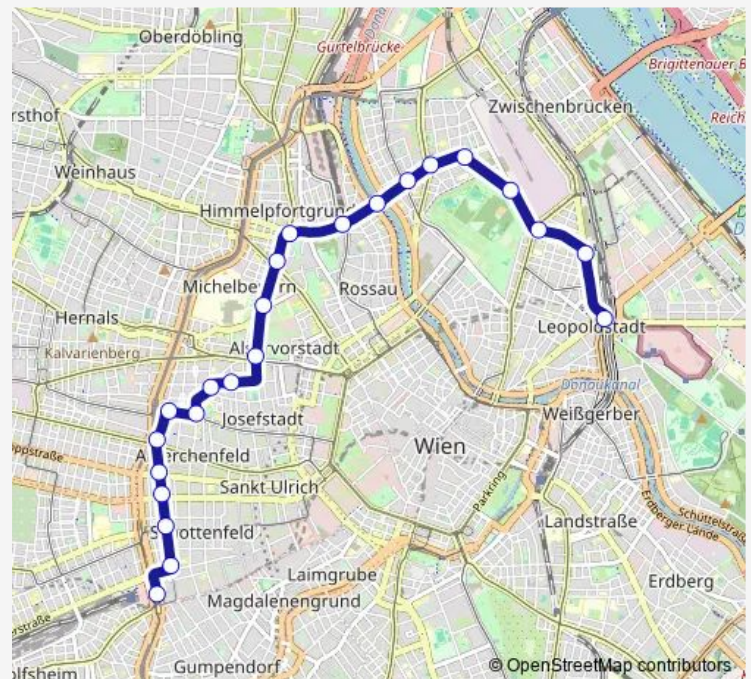

Nordwestbahnstraße

### Route schedule

Westbahnhof S+U — Praterstern S+U

Monday 05:06-23:38

Tuesday 05:06-23:38

Wednesday 05:06-23:38

Thursday 05:06-23:38

Friday 05:06-23:38

Saturday 05:07-23:38

### Route info

Direction: Westbahnhof S+U

Stops: 25

Trip Duration: 0 hour 36 min

5 — Praterstern - Westbahnhof

Am Tabor

Nordbahnstraße

Mühlfeldgasse

## Route info

Direction: Westbahnhof S+U

Stops: 7

Trip Duration: 0 hour 7 min