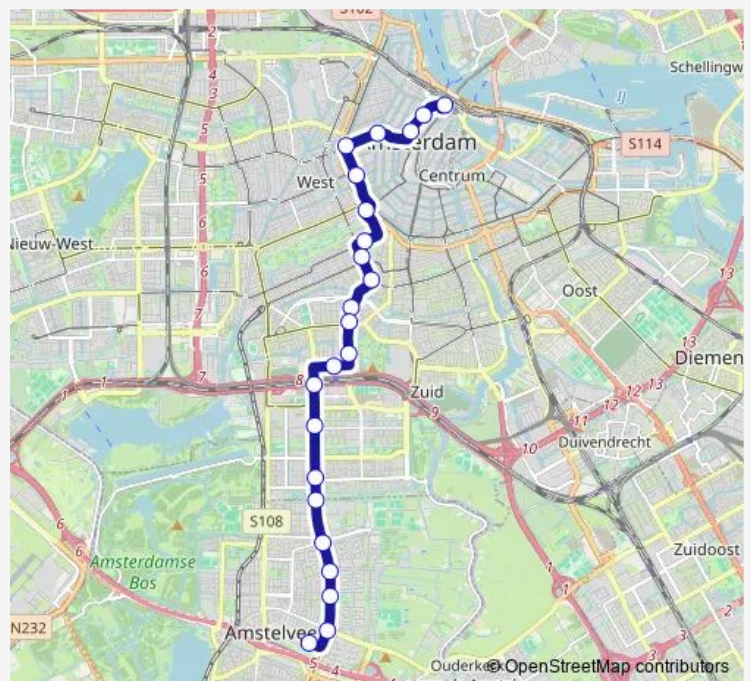

Amstelveen, Kronenburg

Amstelveen, Zonnestein

Amstelveen, Onderuit

Route schedule

Amsterdam, Centraal Station — Amstelveen, Amstelveen Stadshart

Monday 05:33-00:18⁺¹

Tuesday 05:33-00:18⁺¹

Wednesday 05:33-00:18⁺¹

Thursday 05:33-00:18⁺¹

Friday 05:33-00:18⁺¹

Saturday 06:04-00:1⁺¹

Sunday 07:07-00:1⁺¹

Route info

Direction: Amsterdam, Centraal Station

Stops: 23

Trip Duration: 0 hour 40 min

■ 5 — Lijn 5

Amstelveen, Oranjebaan

Amstelveen, Amstelveen Stadshart

Direction

Amstelveen, Amstelveen Stadshart — Amsterdam, Centraal Station

23 stops

[Open route schedule](#)

Amstelveen, Amstelveen Stadshart