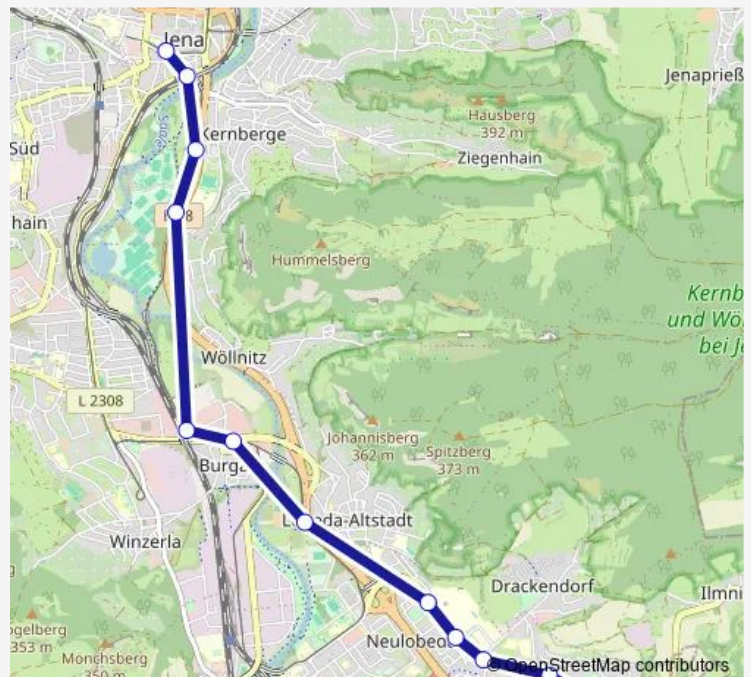

Paradiesbahnhof

Stadtzentrum Löbdergraben

Route schedule

Lobeda-Ost — Stadtzentrum Löbdergraben

Monday 18:05-20:41

Tuesday 18:05-20:41

Wednesday 18:05-20:41

Thursday 18:05-20:41

Friday 18:05-20:41

Saturday —

Sunday —

Route info

Direction: Lobeda-Ost

Stops: 12

Trip Duration: 0 hour 18 min

Direction

Route info

Direction: Stadtzentrum Holzmarkt

Stops: 12

Trip Duration: 0 hour 19 min

Direction

Lobeda-Ost — Stadtzentrum Holzmarkt

12 stops

[Open route schedule](#)

Wednesday 03:44-23:29

Thursday 03:44-23:29

Friday 03:44-23:29

Saturday 03:43-23:29

Sunday 03:43-23:29

Route info

Direction: Lobeda-Ost

Stops: 12