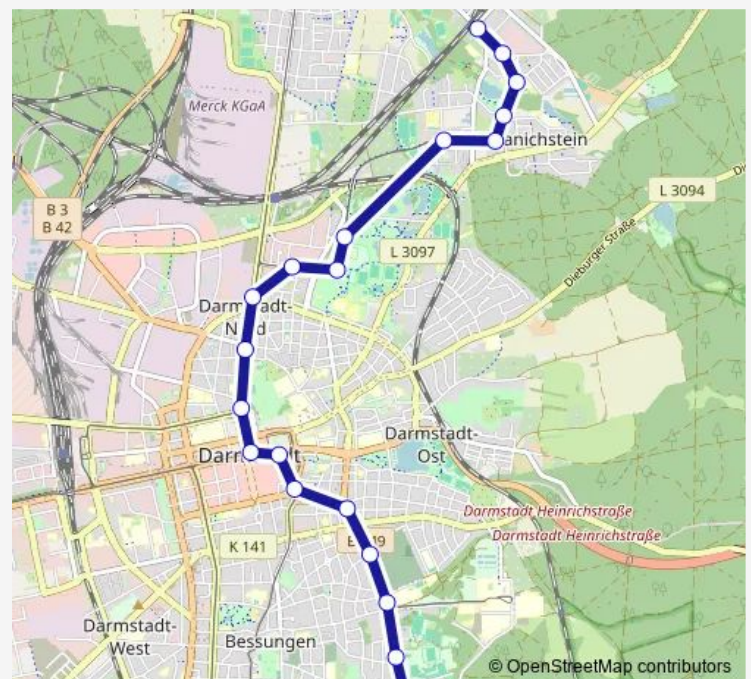

Darmstadt-Kranichstein Bahnhof

### Route schedule

Darmstadt Böllenfalltor — Darmstadt-Kranichstein Bahnhof

Monday 03:37-20:18

Tuesday 03:37-20:18

Wednesday 03:37-20:18

Thursday 03:37-20:18

Friday 03:37-20:18

Saturday 03:52-09:19

### Route info

Direction: Darmstadt Böllenfalltor

Stops: 20

Trip Duration: 0 hour 29 min

## Route info

Direction: Darmstadt Merck-Stadion

Stops: 20

Trip Duration: 0 hour 28 min