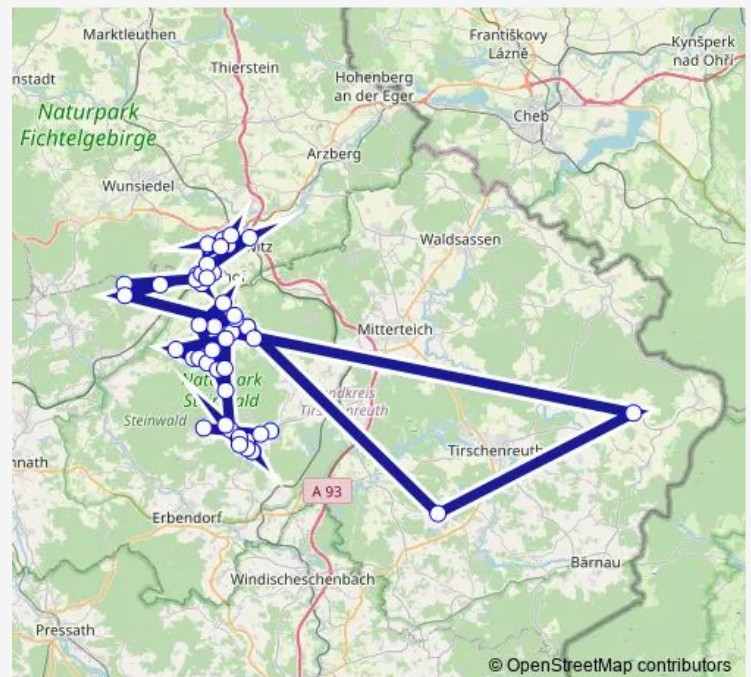

### Route schedule

Bärnhöhe — Marktredwitz

Monday 08:17-18:18

Tuesday 08:17-18:18

Wednesday 08:17-18:18

Thursday 08:17-18:18

Friday 08:17-18:18

Saturday 08:17-18:18

### Route info

Direction: Bärnhöhe

Stops: 48

Trip Duration: 0 hour 41 min

1806

BusMaps

Masch

Helmbrechts