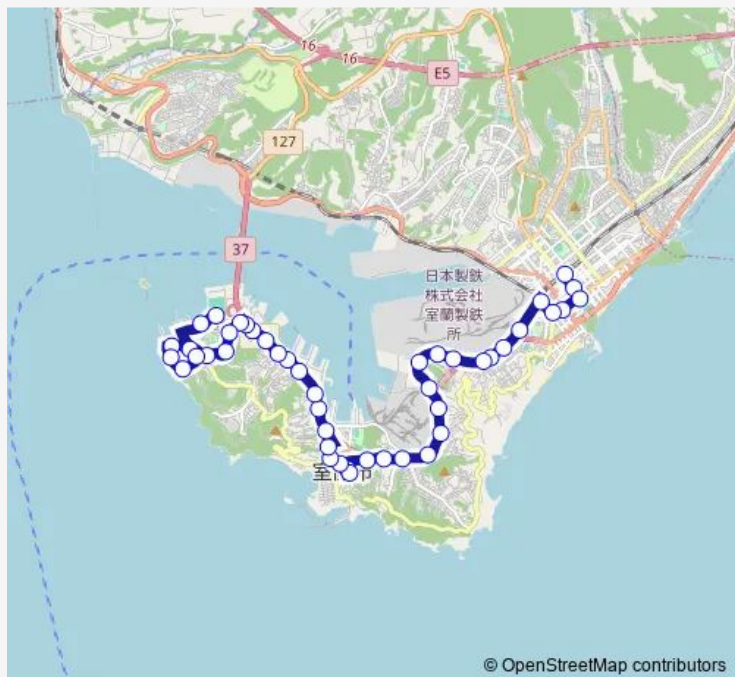

### Route schedule

東室蘭駅東口 — みたら・水族館前

Monday 12:10-21:02

Tuesday 12:10-21:02

Wednesday 12:10-21:02

Thursday 12:10-21:02

Friday 12:10-21:02

Saturday 12:10-20:35

### Route info

Direction: 東室蘭駅東口

Stops: 45

Trip Duration: 0 hour 55 min

© OpenStreetMap contributors

■ みたら・水族館前東室蘭駅東口線 1 復

BusMaps

市立病院前