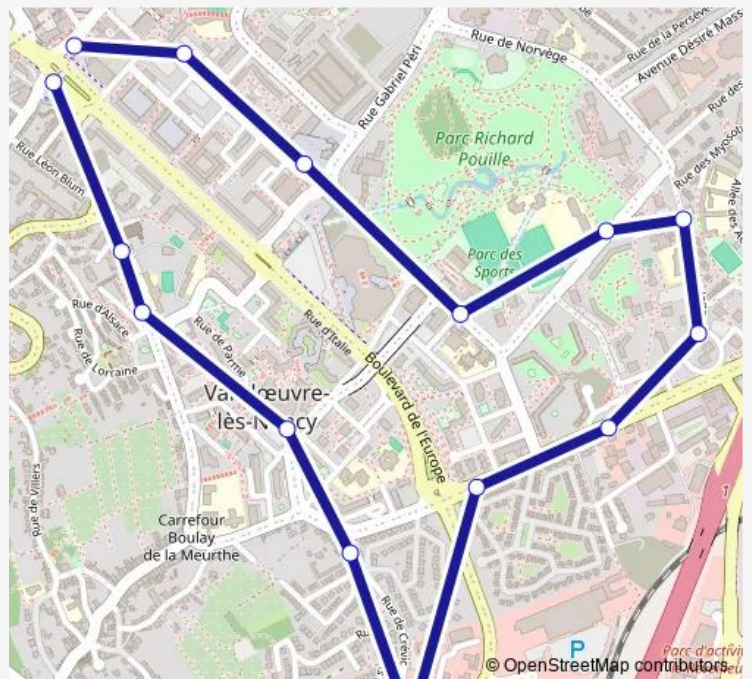

Direction

Vélodrome — Vélodrome

16 stops

[Open route schedule](#)

Vélodrome

Général Frère

Lisbonne

Hôtel de Ville

Parc des sports nations

Vandoeuvre Marché

Belgique

Vélodrome

Route schedule

Vélodrome — Vélodrome

Monday	10:00-19:00
Tuesday	10:00-19:00
Wednesday	10:00-19:00
Thursday	10:00-19:00
Friday	10:00-19:00
Saturday	10:00-19:00
Sunday	—

Route info

Direction: Vélodrome

Stops: 16

Trip Duration: 0 hour 20 min

Ctd2 — Citadine 2 Vandoeuvre

Ctd2 Bus time schedules and route maps are available in an offline PDF at busmaps.com. Use the busmaps.com website to see live bus times, train schedule or subway schedule, and step-by-step directions for all public transit in Nancy