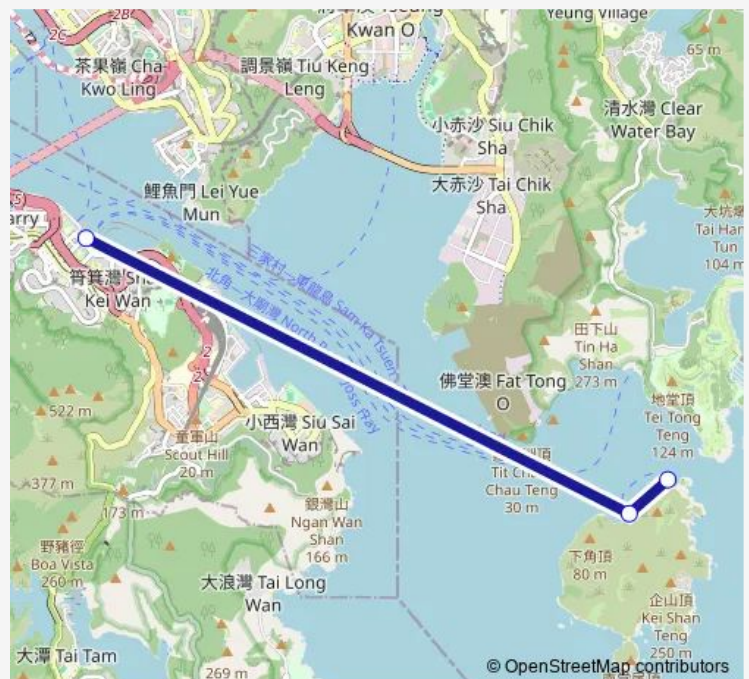

### Direction

Shau Kei Wan Typhoon Shelter Landing No. 10 — Tung Lung Chau (North) Pier

3 stops

[Open route schedule](#)

Shau Kei Wan Typhoon Shelter Landing No. 10

Tung Lung Chau Public Pier

Tung Lung Chau (North) Pier

### Route schedule

Shau Kei Wan Typhoon Shelter Landing No. 10 — Tung Lung Chau (North) Pier

Monday	—
Tuesday	—
Wednesday	—
Thursday	—
Friday	—
Saturday	09:00-16:45
Sunday	09:00-16:45

### Route info

Direction: Shau Kei Wan Typhoon Shelter Landing No. 10

Stops: 3

Trip Duration: 0 hour 40 min

SAI WAN HO - Tung Lung Island

### Route info

Direction: Tung Lung Chau (North) Pier

Stops: 3

Trip Duration: 0 hour 40 min

Ferry time schedules and route maps are available in an offline PDF at [busmaps.com](https://busmaps.com). Use the [busmaps.com](https://busmaps.com) website to see live bus times, train schedule or subway schedule, and step-by-step directions for all public transit in Hong Kong