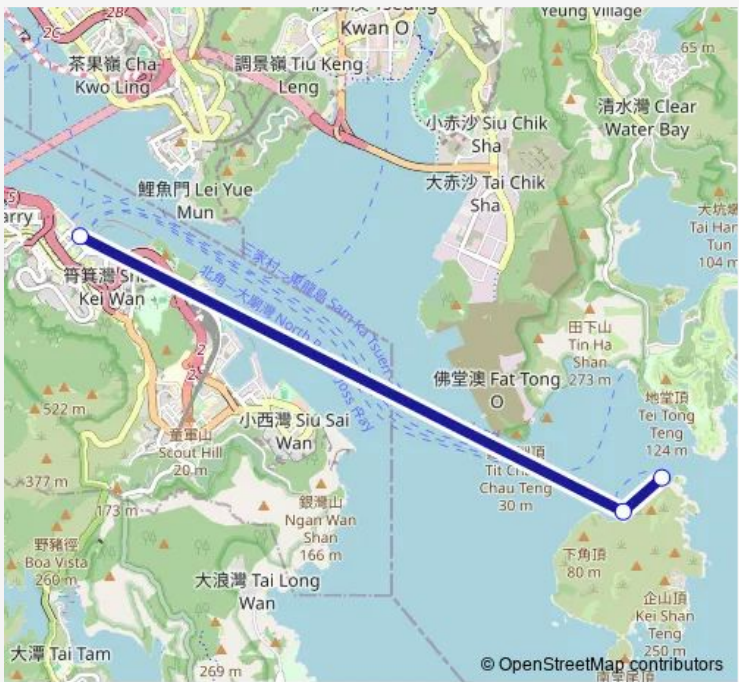

Ferry SAI WAN HO - Tung Lung Island

[Go to website](#)

**Direction**  
 Shau Kei Wan Typhoon Shelter Landing No. 10 — Tung Lung Chau (North) Pier  
 3 stops  
[Open route schedule](#)

- Shau Kei Wan Typhoon Shelter Landing No. 10
- Tung Lung Chau Public Pier
- Tung Lung Chau (North) Pier

Route schedule  
 Shau Kei Wan Typhoon Shelter Landing No. 10 — Tung Lung Chau (North) Pier

Monday	—
Tuesday	—
Wednesday	—
Thursday	—
Friday	—
Saturday	09:00-16:45
Sunday	09:00-16:45

**Route info**  
 Direction: Shau Kei Wan Typhoon Shelter Landing No. 10  
 Stops: 3  
 Trip Duration: 0 hour 40 min

SAI WAN HO - Tung Lung Island **BusMaps**

### Route info

Direction: Tung Lung Chau (North) Pier

Stops: 3

Trip Duration: 0 hour 40 min

Ferry time schedules and route maps are available in an offline PDF at [busmaps.com](https://busmaps.com). Use the [busmaps.com](https://busmaps.com) website to see live bus times, train schedule or subway schedule, and step-by-step directions for all public transit in Hong Kong