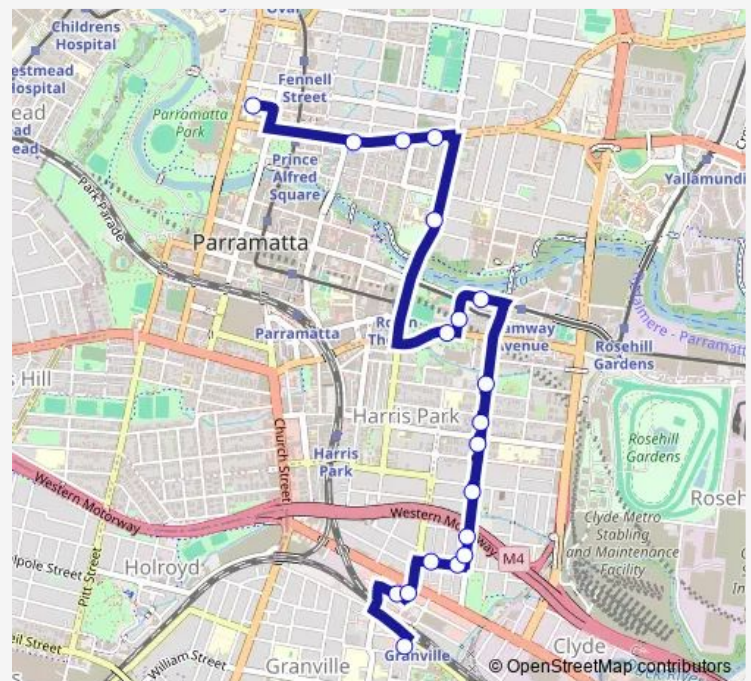

Cowper St Before Good St

Good St At Cowper St

Gray St Before Kemp St

Gray St At Alfred St

Alfred St After Gray St

Alfred St At A'Beckett St

Alfred St At Eleanor St

Alfred St Before Prospect St

Macarthur Girls High School, Macarthur St

Victoria Rd After Macarthur St

Victoria Rd After Betts St

All Saints' Anglican Church, Victoria Rd

Our Lady Of Mercy College, Ross St

Route schedule

Granville Station, Stand B — Our Lady Of Mercy College,
Ross St

Monday 08:07

Tuesday 08:07

Wednesday 08:07

Thursday 08:07

Friday 08:07

Saturday —

Sunday —

Route info

Direction: Granville Station, Stand B

Stops: 19

Trip Duration: 0 hour 20 min

S423 — Granville to Our Lady of Mercy College
Parramatta

S423 School Bus time schedules and route maps are available in an offline PDF at busmaps.com. Use the busmaps.com website to see live bus times, train schedule or subway schedule, and step-by-step directions for all public transit in Parramatta