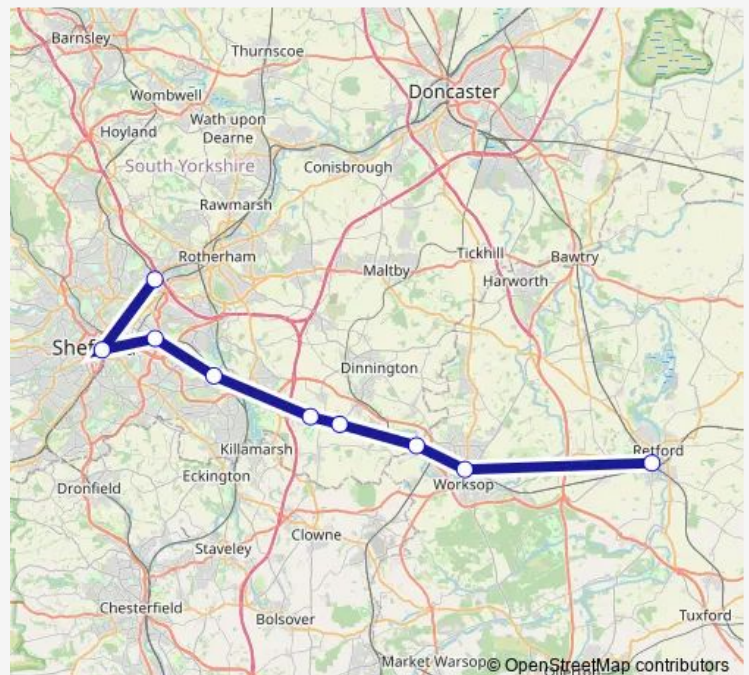

Rail Nt:Ret->Mhs NT train service from RET to Mhs

[Go to website](#)

Direction

Retford — Meadowhall

9 stops

[Open route schedule](#)

- Retford
- Worksop
- Shireoaks
- Kiveton Park
- Kiveton Bridge
- Woodhouse
- Darnall
- Sheffield
- Meadowhall

Route schedule

Retford — Meadowhall

Monday	—
Tuesday	—
Wednesday	—
Thursday	—
Friday	—
Saturday	—
Sunday	09:12

Route info

Direction: Retford

Stops: 9

Trip Duration: 0 hour 55 min

■ Nt:Ret->Mhs — NT train service from RET to Mhs

Nt:Ret->Mhs Rail time schedules and route maps are available in an offline PDF at busmaps.com. Use the busmaps.com website to see live bus times, train schedule or subway schedule, and step-by-step directions for all public transit in Sheffield