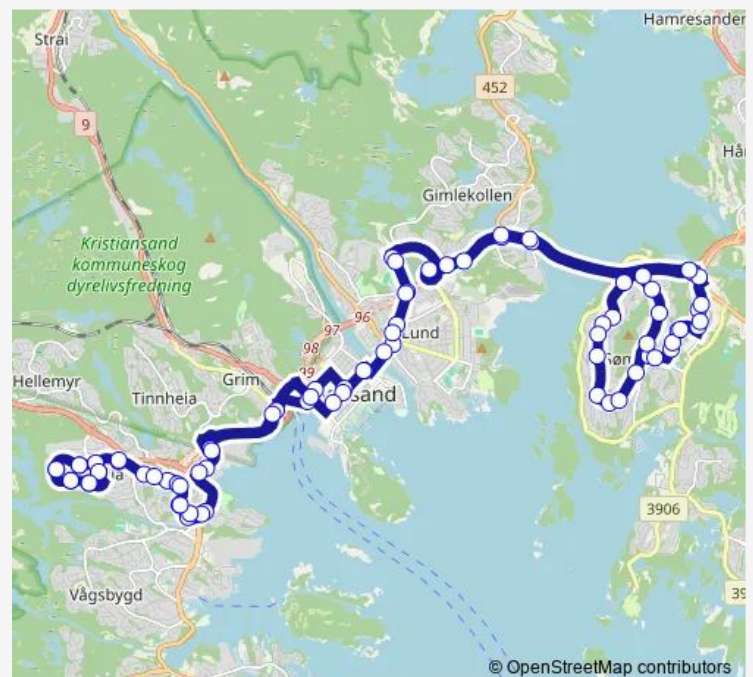

Wednesday 07:20

Thursday 07:20

Friday 07:20

Saturday —

Sunday —

Route info

Direction: Slettheiveien 41

Stops: 16

Trip Duration: 0 hour 18 min

Direction

Kvadraturen videregående skole — Slettheiveien 41

18 stops

[Open route schedule](#)

Kvadraturen videregående skole

Rådhuset

Tollbodgata