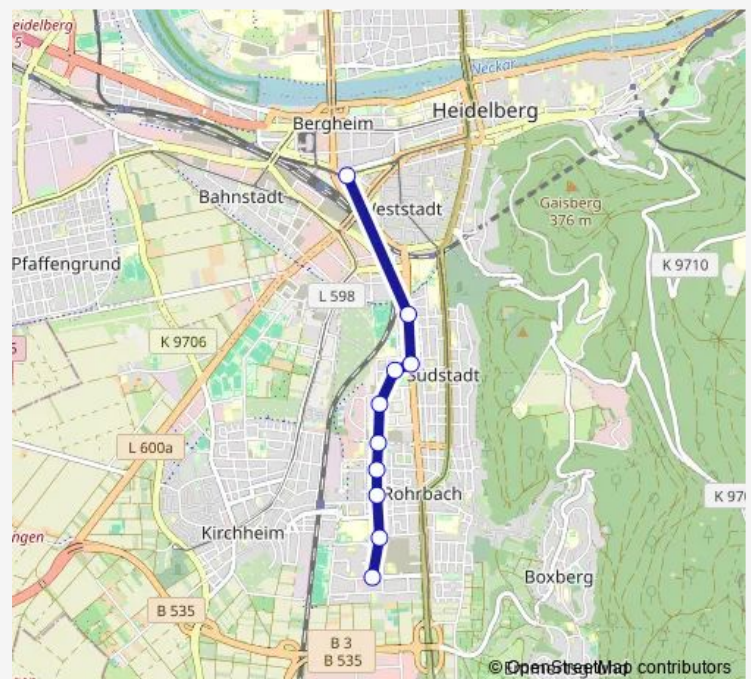

Bus M3 Kolbenzeil - HD Hauptbahnhof

[Go to website](#)

Direction

Kolbenzeil — HD Hauptbahnhof

10 stops

[Open route schedule](#)

- Kolbenzeil
- Baden-Badener Straße
- Fabrikstraße
- Quartier am Turm
- Sickingenplatz
- Marlene-Dietrich-Platz
- Mark-Twain-Center
- Berthold-Mogel-Straße
- Feuerbachstraße
- HD Hauptbahnhof

Route schedule

Kolbenzeil — HD Hauptbahnhof

Monday	25:40 ⁺¹
Tuesday	—
Wednesday	—
Thursday	—
Friday	25:40 ⁺¹
Saturday	25:40 ⁺¹
Sunday	25:40 ⁺¹

Route info

Direction: Kolbenzeil

Stops: 10

Trip Duration: 0 hour 12 min

M3 — Kolbenzeil - HD Hauptbahnhof

M3 Bus time schedules and route maps are available in an offline PDF at busmaps.com. Use the busmaps.com website to see live bus times, train schedule or subway schedule, and step-by-step directions for all public transit in Heidelberg