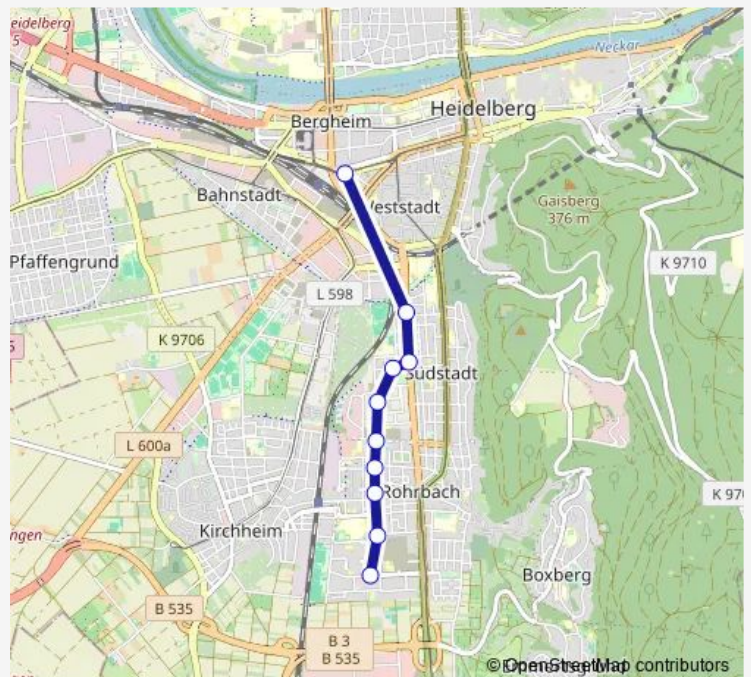

Fabrikstraße

Quartier am Turm

Sickingenplatz

Marlene-Dietrich-Platz

Mark-Twain-Center

Berthold-Mogel-Straße

Feuerbachstraße

HD Hauptbahnhof

Route schedule

Kolbenzeil — HD Hauptbahnhof

| | |
|-----------|---------------------|
| Monday | — |
| Tuesday | — |
| Wednesday | — |
| Thursday | — |
| Friday | 25:40 ⁺¹ |
| Saturday | 25:40 ⁺¹ |
| Sunday | — |

Route info

Direction: Kolbenzeil

Stops: 10

Trip Duration: 0 hour 12 min

M3 — Kolbenzeil - HD Hauptbahnhof

M3 Bus time schedules and route maps are available in an offline PDF at busmaps.com. Use the busmaps.com website to see live bus times, train schedule or subway schedule, and step-by-step directions for all public transit in Heidelberg