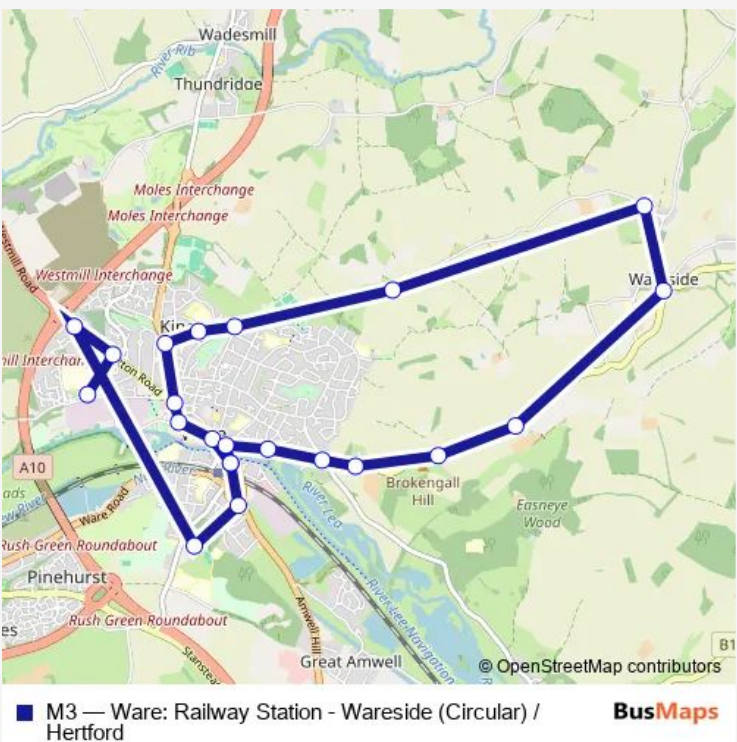

## Bus M3 Ware: Railway Station - Wareside (Circular) / Hertford

[Go to website](#)

**Direction**  
 Ware Railway Station — The Chauncy School  
 22 stops  
[Open route schedule](#)

- Ware Railway Station
- Old Town Hall
- The Priory
- Watton Road
- Kingsway
- Clifton Way
- High Oak Road
- Fanhams Hall
- Kingham Road
- White Horse PH
- Watersplace Farm
- Priors Wood Cottages
- Widburyhill Farm
- Hollycross Road
- The Angel PH
- Bowling Road
- Ware Railway Station
- Gilpin Mews
- School
- Richmond Close
- Wengeo Lane

Route schedule  
 Ware Railway Station — The Chauncy School

Monday	07:50-14:10
Tuesday	07:50-14:10
Wednesday	07:50-14:10
Thursday	07:50-14:10
Friday	07:50-14:10
Saturday	10:00-14:10
Sunday	—

Route info  
 Direction: Ware Railway Station  
 Stops: 22  
 Trip Duration: 0 hour 45 min

M3 Bus time schedules and route maps are available in an offline PDF at [busmaps.com](https://busmaps.com). Use the [busmaps.com](https://busmaps.com) website to see live bus times, train schedule or subway schedule, and step-by-step directions for all public transit in Hertford

The schedule is provided in the local timezone. Times with "(+1)" indicate departures on the next day.

PDF file created on 2025-02-26

2024 BusMaps.com - All Rights Reserved