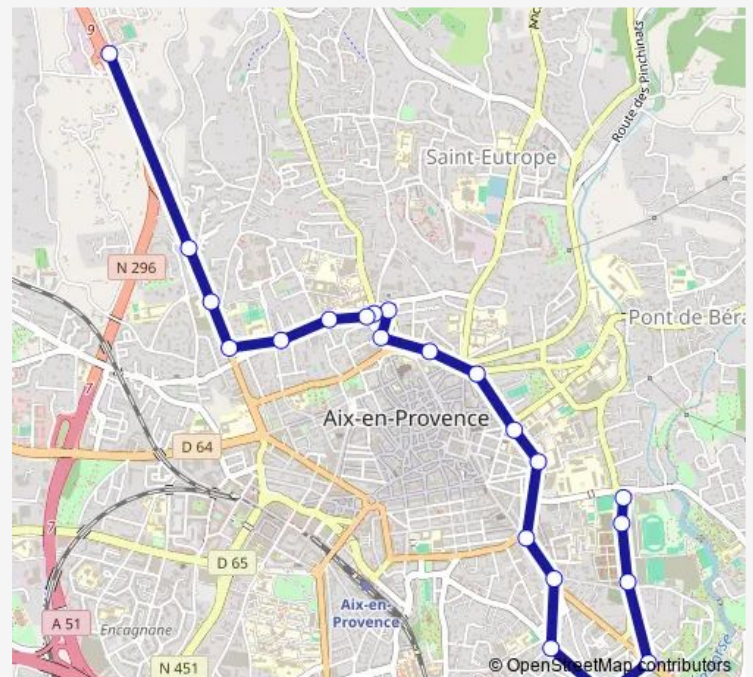

Gambetta

Route schedule

Beauvallon — Piscine Yves Blanc

Monday 07:53-20:10

Tuesday 07:53-20:10

Wednesday 07:53-20:10

Thursday 07:53-20:10

Friday 07:53-20:10

Saturday 07:53-20:10

Sunday 07:53-20:10

Route info

Direction: Beauvallon

Stops: 28

Trip Duration: 0 hour 27 min

M3 — Chevalière-Beauvallon<>Piscine Y. Blanc

Saint-Pierre

Bourget

Les Cigales

Tour d'Aygos

Parking Carcassonne

Cimetière St-Pierre

Piscine Yves Blanc

Direction

Piscine Yves Blanc — Beauvallon

25 stops

[Open route schedule](#)

Piscine Yves Blanc

Cimetière St-Pierre

Parking Carcassonne

Tour d'Aygosi

Les Cigales

Bourget