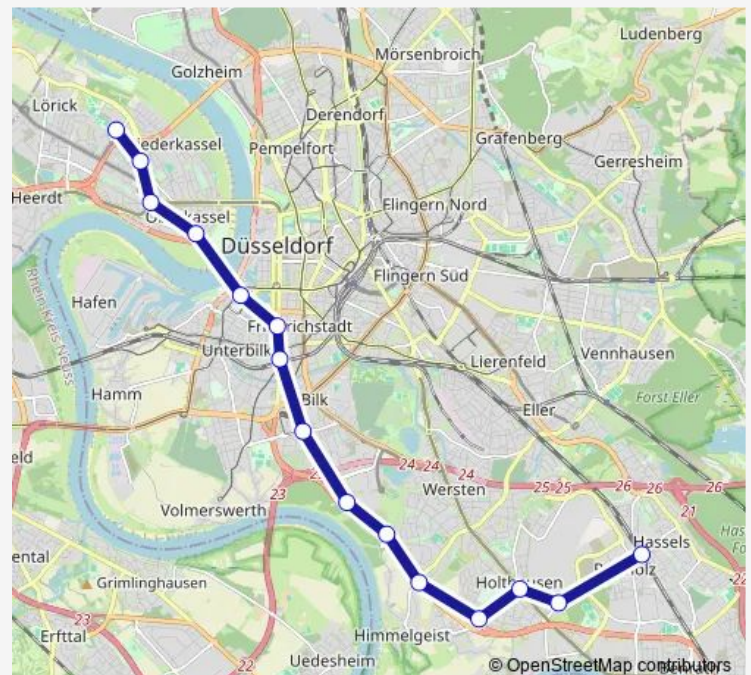

D-Landtag/Kniebrücke

D-Jugendherberge

D-Belsenplatz

D-Niederkasseler Kirchweg

D-Am Seestern

Route schedule

D-Reisholz S — D-Am Seestern

Monday 05:18-20:13

Tuesday 05:18-20:13

Wednesday 05:18-20:13

Thursday 05:18-20:13

Friday 05:18-20:13

Saturday 08:18-20:13

Sunday —

Route info

Direction: D-Reisholz S

Stops: 15

Trip Duration: 0 hour 37 min

■ M3

BusMaps

Direction

D-Am Seestern — D-Reisholz S

14 stops

[Open route schedule](#)

Monday	05:49-21:10
Tuesday	05:49-21:10
Wednesday	05:49-21:10
Thursday	05:49-21:10
Friday	05:49-21:10
Saturday	08:49-21:10
Sunday	—

Route info

Direction: D-Am Seestern

Stops: 14

Trip Duration: 0 hour 37 min