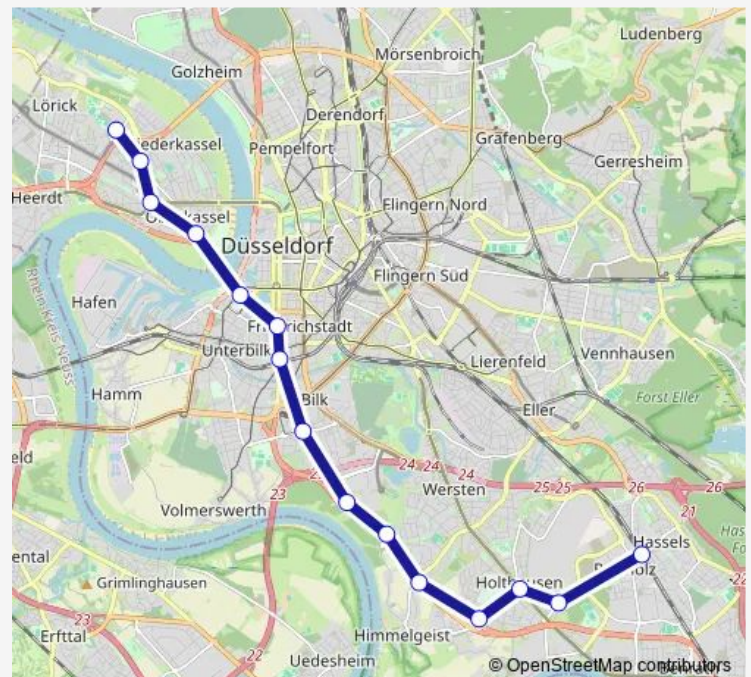

D-Holthausen

D-Itter, Friedhof

D-Münchener Straße

D-Universität Südost

D-Universität Mitte

D-Moorenstraße

D-Uni-Kliniken

Route schedule

Route info

Direction: D-Reisholz S

Stops: 9

Trip Duration: 0 hour 22 min

M3

BusMaps

Direction

D-Am Seestern — D-Reisholz S

Friday 05:18-20:13

Saturday 08:18-20:13

Sunday —

Route info

Direction: D-Reisholz S

Stops: 16

Trip Duration: 0 hour 38 min

Direction

Wednesday —

Thursday —

Friday —

Saturday —

Sunday —

Route info

Direction: D-Uni-Kliniken

Stops: 9