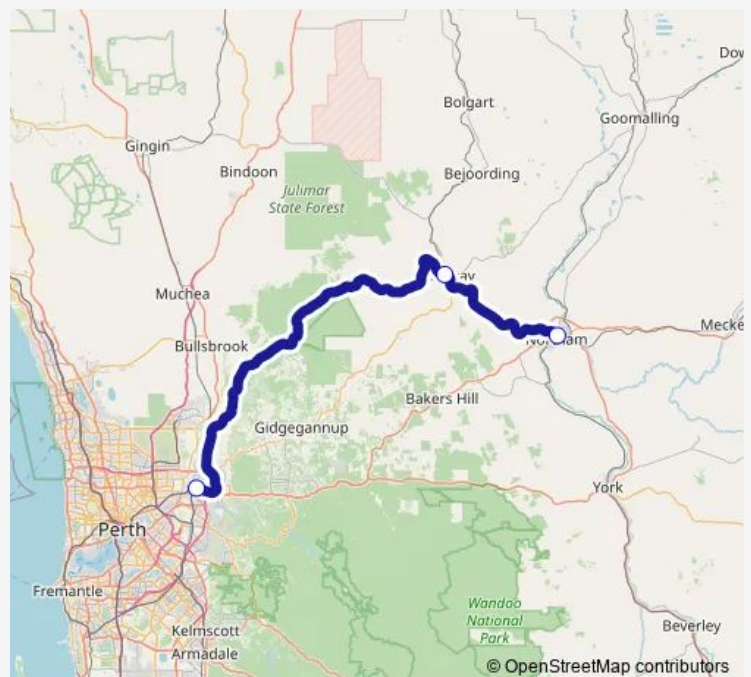

Midland Stn Transwa Midland — Northam Stn Transwa Northam

Monday	17:50
Tuesday	17:50
Wednesday	17:50
Thursday	17:50
Friday	17:50
Saturday	—
Sunday	—

Route info

Direction: Midland Stn Transwa Midland

Stops: 3

Trip Duration: 1 hour 20 min

DirectionNortham Stn Transwa Northam — Midland Stn Transwa
Midland

3 stops

[Open route schedule](#)

Northam Stn Transwa Northam

Toodyay Stn Transwa Toodyay

Midland Stn Transwa Midland

Sunday —

Route info

Direction: Northam Stn Transwa Northam

Stops: 3

Trip Duration: 1 hour 20 min

Avonlink Rail time schedules and route maps are available in an offline PDF at busmaps.com. Use the busmaps.com website to see live bus times, train schedule or subway schedule, and step-by-step directions for all public transit in Northam

The schedule is provided in the local timezone. Times with "(+1)" indicate departures on the next day.

PDF file created on 2025-01-16

2024 BusMaps.com - All Rights Reserved