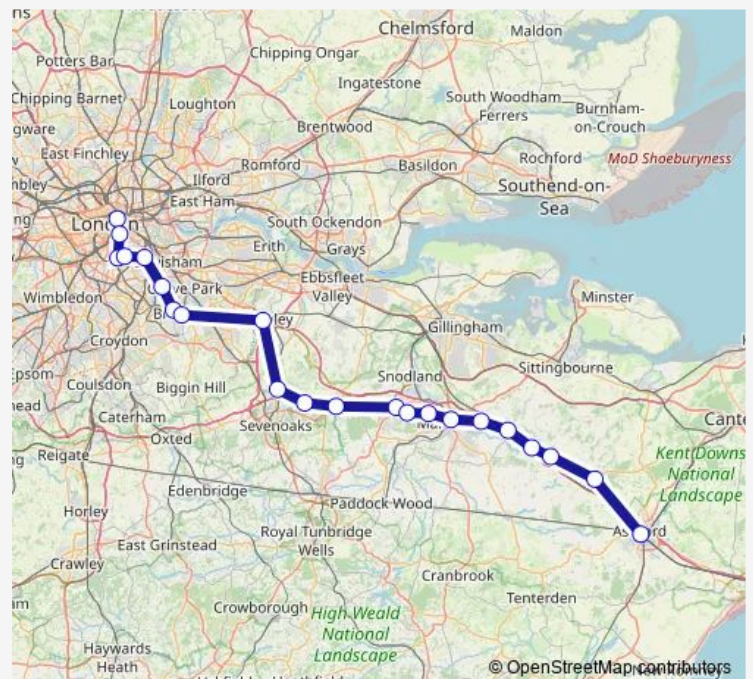

### Direction

London Blackfriars — Ashford International

22 stops

[Open route schedule](#)

London Blackfriars

Elephant & Castle

Loughborough Junction

Denmark Hill

West Malling

East Malling

Barming

Maidstone East

Bearsted

Hollingbourne

Harrietsham

Lenham

### Route schedule

London Blackfriars — Ashford International

Monday 17:38

Tuesday 17:38

Wednesday 17:38

Thursday 17:38

Friday 17:38

Saturday —

### Route info

Direction: London Blackfriars

Stops: 22

Trip Duration: 1 hour 45 min

Se:Bfr->Afk — SE train service from BFR to Afk

Se:Bfr->Afk Rail time schedules and route maps are available in an offline PDF at [busmaps.com](https://busmaps.com). Use the [busmaps.com](https://busmaps.com) website to see live bus times, train schedule or subway schedule, and step-by-step directions for all public transit in Maidstone