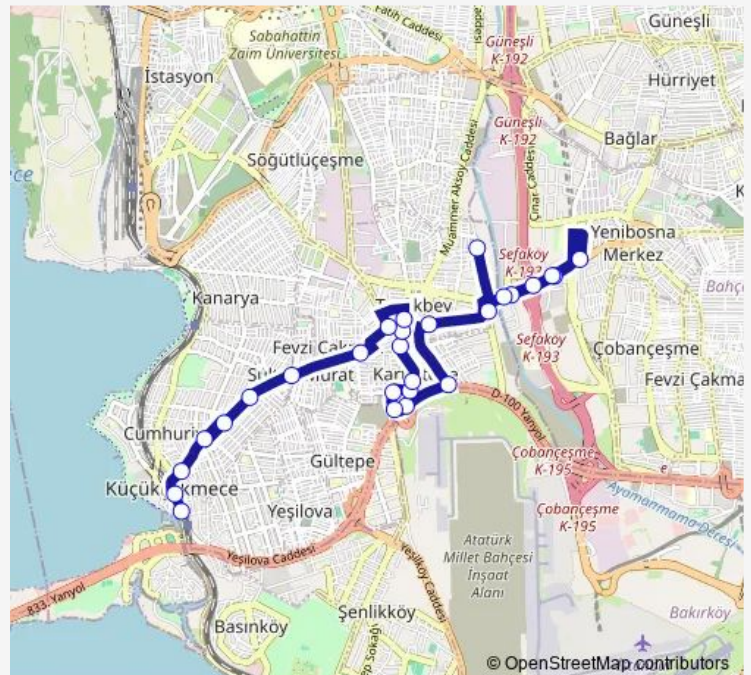

Thursday 06:07

Friday 06:07

Saturday 06:07

Sunday 06:07

Route info

Direction: Tevfikbey

Stops: 27

Trip Duration: 0 hour 26 min

■ Küçükçekmece - Sefaköy - Tevfikbey Mah.

BusMaps

Dört Yol

İnönü Caddesi

Tepe Üstü

Kaptan

Küçükçekmece

Küçükçekmece Banliyö